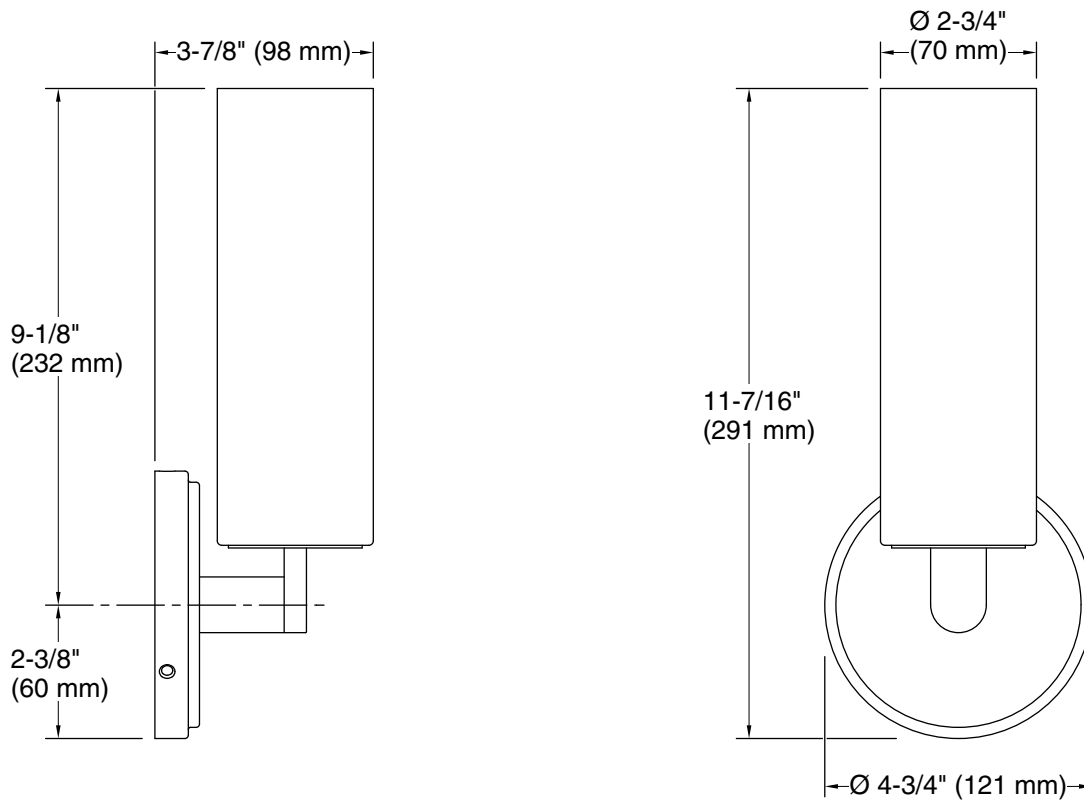

Features

- Rounded glass shade joins pristinely with its decorative mount, creating an elegant simplicity
- Sconce can be positioned up or down, depending on room setting
- Candelabra base (E12) socket, works best with B11 or T8 bulb (sold separately)
- Suitable for damp locations, per UL 1598
- Coordinates with other products in the Crue collection
- Fixture is dimmable when paired with dimmer switch and compatible bulbs

Required Electrical Service

One circuit required.

120 V, 0.333 A, 60 Hz

Technical Information

All product dimensions are nominal.

Material:	Steel, Glass, Aluminum
Number of Lights:	1
Lighting Type:	Socket-based
Socket Type:	E-12 Candelabra
Number of Shades:	1
Shade Type:	Frosted Glass
Hanging Type:	Non-hanging
Height:	11-1/2" (292 mm) - 11-1/2" (292 mm)