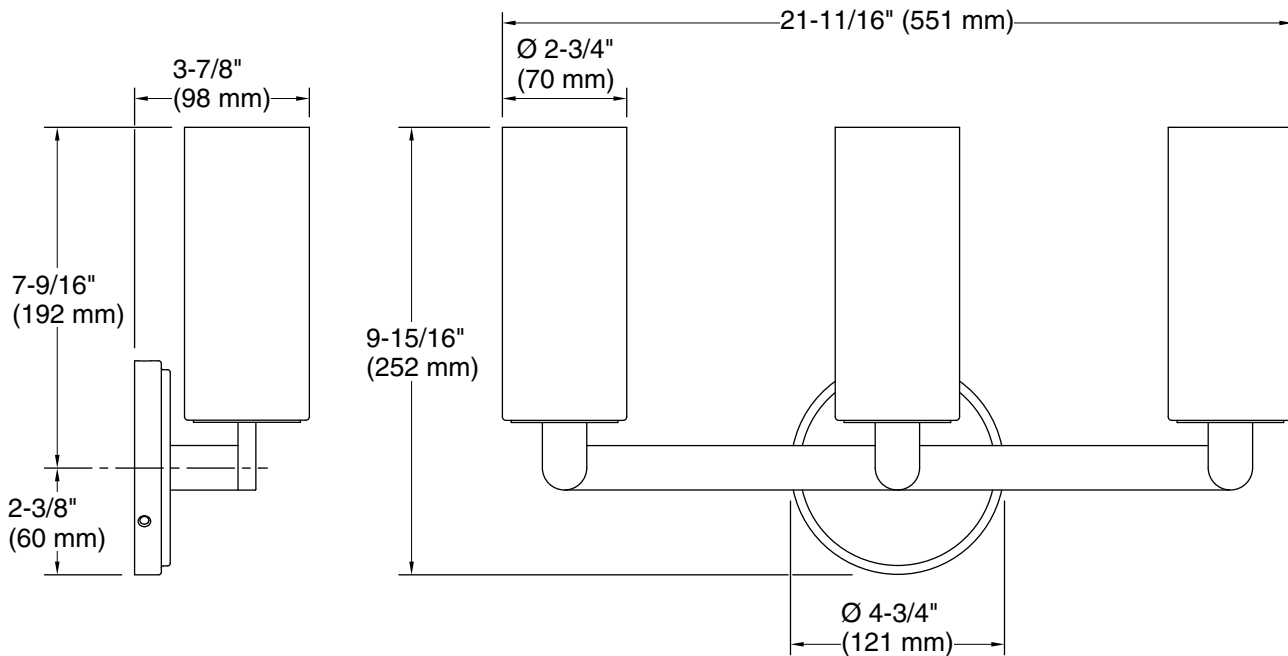

Features

- Rounded glass shades join pristinely with decorative mounts, creating an elegant simplicity
- Sconces can be positioned up or down, depending on room setting
- Candelabra base (E12) socket, works best with B11 or T8 bulb (sold separately)
- Suitable for damp locations, per UL 1598
- Includes installation hardware
- Coordinates with other products in the Crue collection
- Fixture is dimmable when paired with dimmer switch and compatible bulbs

Required Electrical Service

One circuit required.

120 V, 1.00 A, 60 Hz

Technical Information

All product dimensions are nominal.

Material:	Steel, Glass, Aluminum
Number of Lights:	3
Lighting Type:	Socket-based
Socket Type:	E-12 Candelabra
Number of Shades:	3
Shade Type:	Frosted Glass
Hanging Type:	Non-hanging
Height:	9-15/16" (252 mm) - 9-15/16" (252 mm)