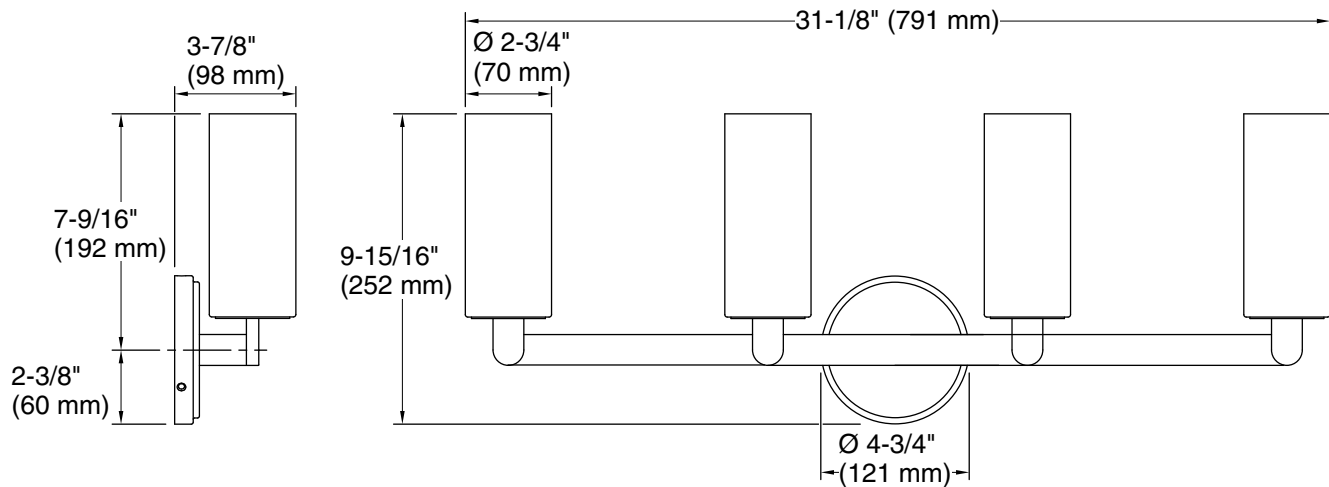

Features

- Rounded glass shades join pristinely with decorative mounts, creating an elegant simplicity
- Sconces can be positioned up or down, depending on room setting
- Candelabra base (E12) socket, works best with B11 or T8 bulb (sold separately)
- Suitable for damp locations, per UL 1598
- Includes installation hardware
- Coordinates with other products in the Crue collection
- Fixture is dimmable when paired with dimmer switch and compatible bulbs

Required Electrical Service

One circuit required.

120 V, 1.33 A, 60 Hz

Technical Information

All product dimensions are nominal.

Material: Steel, Glass, Aluminum

Number of Lights: 4

Lighting Type: Socket-based

Socket Type: E-12 Candelabra

Number of Shades: 4

Shade Type: Frosted Glass

Hanging Type: Non-hanging

Height: -

Notes

Install this product according to the installation instructions.