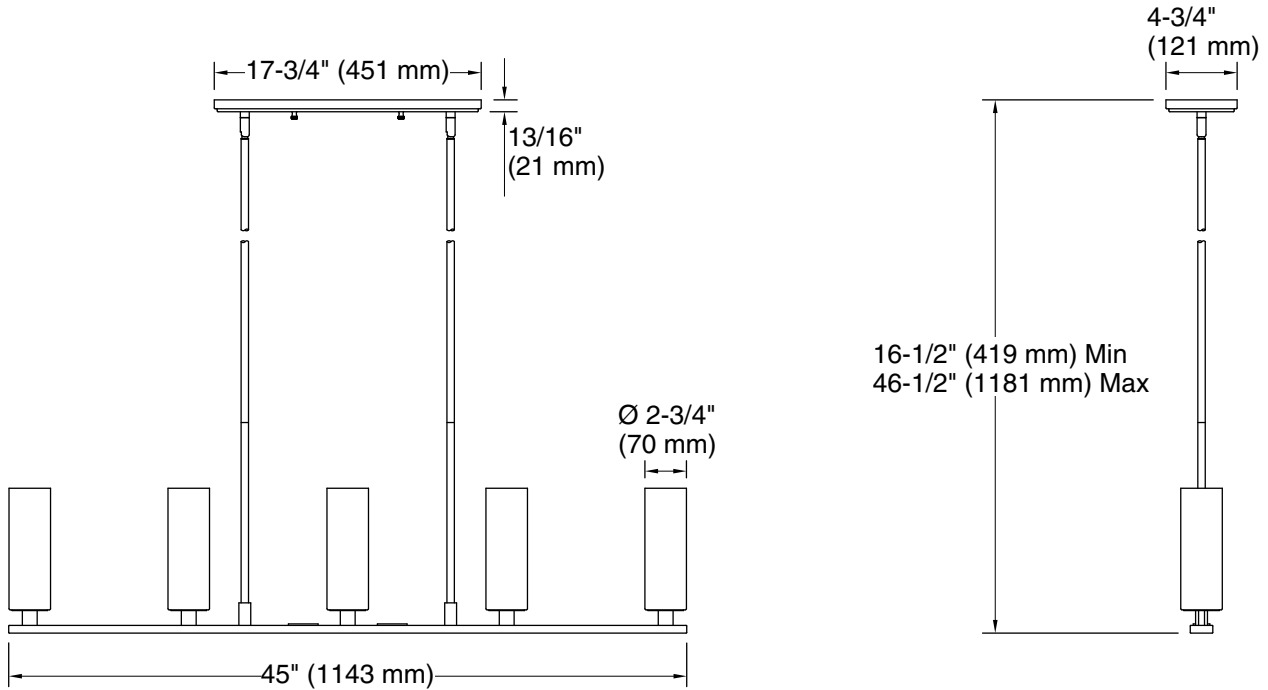

Features

- Rounded glass shades join pristinely with decorative mounts, creating an elegant simplicity
- Height adjustable from 16-1/2" (419 mm) to 46-1/2" (1181 mm)
- Candelabra base (E12) socket, works best with B11 or T8 bulb (sold separately)
- Suitable for damp locations, per UL 1598
- Includes installation hardware
- Coordinates with other products in the Crue collection
- Fixture is dimmable when paired with dimmer switch and compatible bulbs

Required Electrical Service

One circuit required.

120 V, 1.67 A, 60 Hz

Technical Information

All product dimensions are nominal.

Material:	Steel, Aluminum, Glass, Brass
Number of Lights:	5
Lighting Type:	Socket-based
Socket Type:	E-12 Candelabra
Number of Shades:	5
Shade Type:	Clear Glass
Hanging Type:	Downrod
Downrod Detail:	6 x 12" (305 mm), 2 x 6" (152 mm)
Height:	16-1/2" (419 mm) - 46-1/2" (1181 mm)