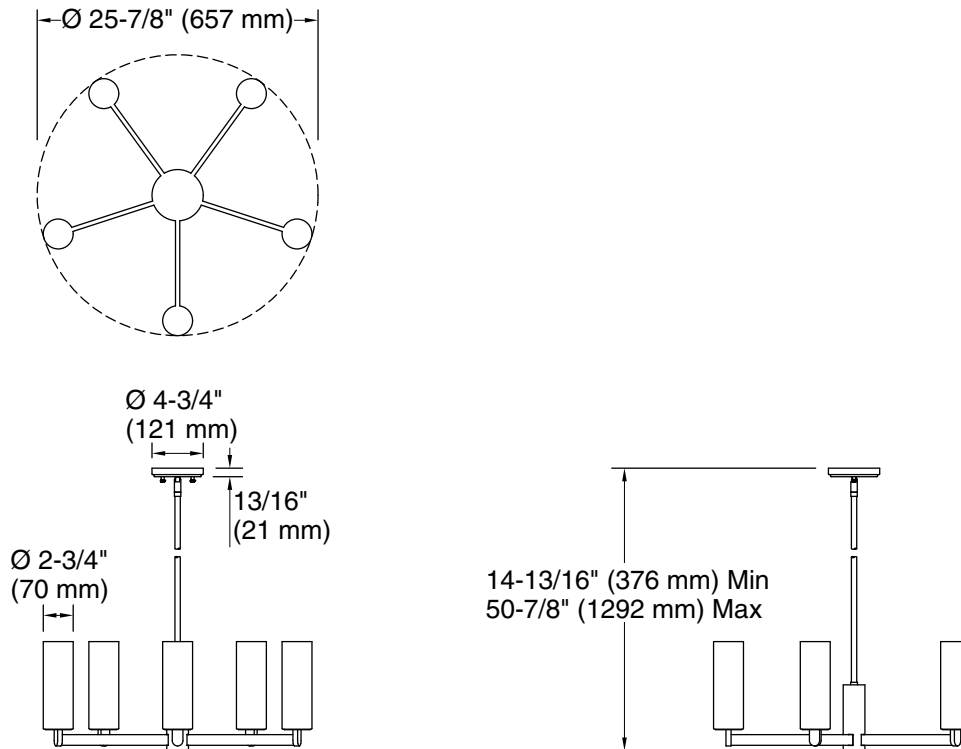

Required Electrical Service

One circuit required.

120 V, 1.67 A, 60 Hz

Technical Information

All product dimensions are nominal.

Material:	Steel, Glass, Aluminum, Brass
Number of Lights:	5
Lighting Type:	Socket-based
Socket Type:	E-12 Candelabra
Number of Shades:	5
Shade Type:	Clear Glass
Hanging Type:	Downrod
Downrod Detail:	3 x 12" (305 mm), 1 x 6" (152 mm)
Height:	14-13/16" (376 mm) - 50-13/16" (1291 mm)

Notes

Install this product according to the installation instructions.