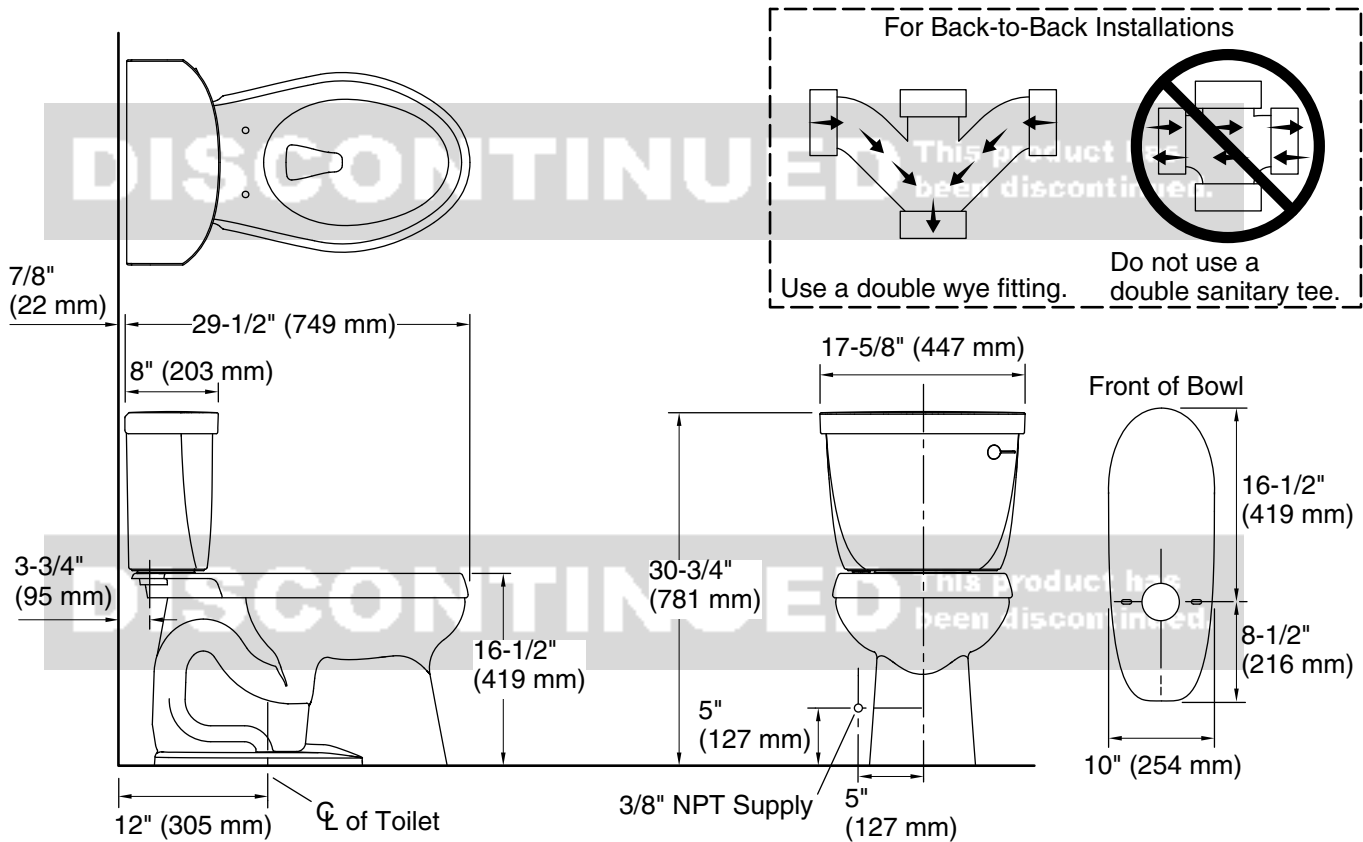

Features

- Two-piece design
- Elongated bowl offers added room and comfort
- Comfort Height® feature offers chair-height seating that makes sitting down and standing up easier for most adults
- 1.6 gpf (6.0 lpf)
- Right-hand Polished Chrome trip lever
- Combination consists of the K-4309 bowl and the K-4418-RA tank
- Coordinates with other products in the Cimarron collection
- AquaPiston® canister optimizes the flow out of the tank, harnessing gravity and the natural powerful reducing cascade of water to increase the power and effectiveness of the flush
- Easy-to-flush canister design requires less force to actuate than a 3" (76 mm) flapper, and has 90% less exposed seal material which resists conditions that cause wear, tear, shrinkage and swelling
- AquaPiston® canister optimizes the flow out of the tank, harnessing gravity and the natural powerful reducing cascade of water to increase the power and effectiveness of the flush

ADA

CSA B651

OBC

Codes/Standards

ASME A112.19.2/CSA B45.1
ADA
ICC/ANSI A117.1
CSA B651
OBC

Installation

- Seat and supply line sold separately
- DryLock® system saves installation time and helps prevent water leakage

KOHLER® Toilets and Seats Limited Warranty

See website for detailed warranty information.

Technical Information

All product dimensions are nominal.

Toilet type:	Floor-mount
Waste Outlet:	Floor
Bowl shape:	Elongated
Flush type:	AquaPiston
Trap passageway:	2-1/8" (54 mm)
Water surface size:	10-1/2" x 7-1/8" (267 mm x 181 mm)
Rim to water surface:	6-1/8" (156 mm)
Rough-in:	12" (305 mm)
Seat-mounting holes:	5-1/2" (140 mm)

Notes

Install this product according to the installation instructions.

For back-to-back toilet installations: Use only a 45° double wye fitting.

ADA, OBC, CSA B651 compliant when installed to the specific requirements of these regulations.