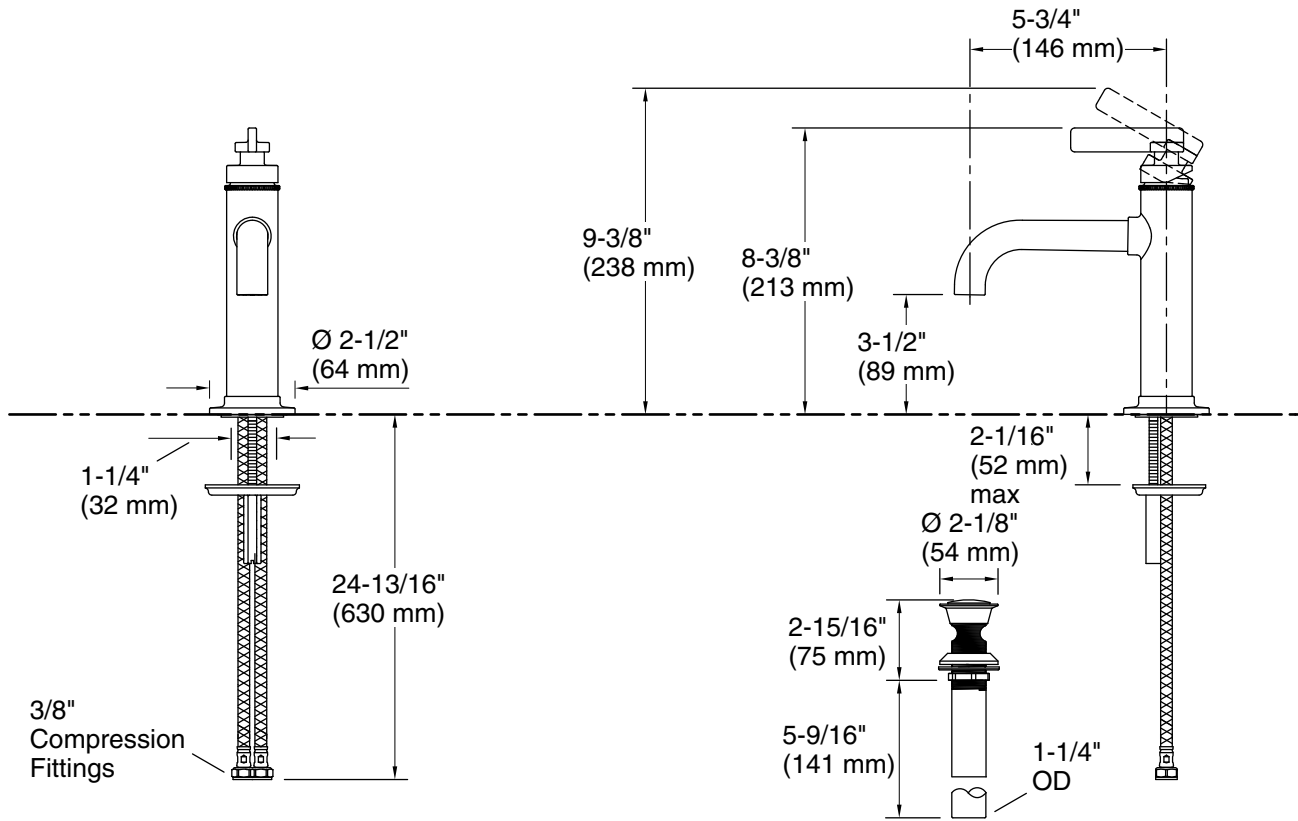

Features

- Designed in collaboration with Studio McGee
- A single handle controls both on/off activation and temperature setting
- 5-3/4" (146 mm) spout reach
- 1.0 gpm (3.8 lpm) maximum flow rate at 60 psi (4.14 bar)
- KOHLER® ceramic disc valves exceed industry longevity standards for a lifetime of durable performance
- Metal touch-activated drain with 1-1/4" tailpiece
- Coordinates with other products in the Castia collection

Material

- Premium metal construction for durability and reliability
- KOHLER finishes resist corrosion and tarnishing

Installation

- For single-hole or 4" (102 mm) centerset installation (escutcheon plate included)
- Preattached flexible supply lines simplify installation

Recommended Products/Accessories

- K-35925 18" towel bar
- K-35926 24" towel bar
- K-35927 Double robe hook
- K-35928 Towel ring
- K-35929 Toilet paper holder
- K-23726 Drain treatment

Codes/Standards

ASME A112.18.1/CSA B125.1
NSF/ANSI/CAN 61
NSF/ANSI/CAN 372
DOE - Energy Policy Act 1992
EPA WaterSense®
California Energy Commission (CEC)
ADA
ICC/ANSI A117.1
CSA B651
OBC

Technical Information

All product dimensions are nominal.

Faucet flow rate: 1 gal/min (3.8 l/min)

Drain included: Yes

Spout:

Spout reach: 5-3/4" (146 mm)

Notes

Install this product according to the installation instructions.