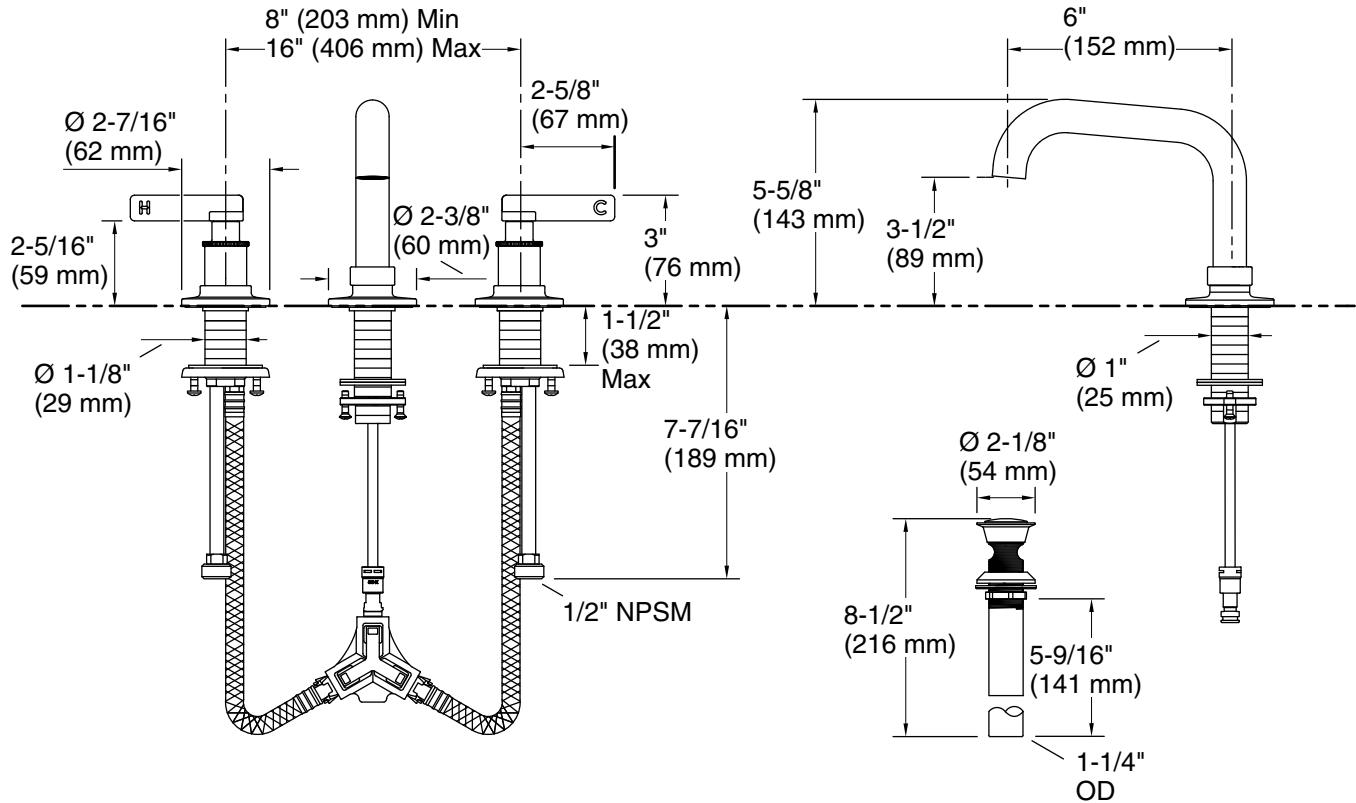

Technical Information

All product dimensions are nominal.

Faucet flow rate: 1.2 gal/min (4.5 l/min)

Drain included: Yes

Drain with overflow: Yes

Spout:

Spout reach: 6" (152 mm)

Notes

Install this product according to the installation instructions.

ADA, OBC, CSA B651 compliant when installed to the specific requirements of these regulations.