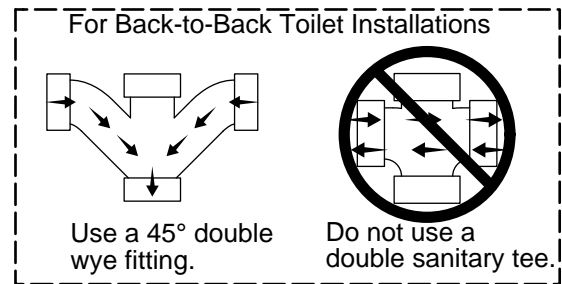

Portrait®

Two-piece elongated toilet, 1.6 gpf
K-3591-U

Features

- Two-piece design
- Elongated bowl offers added room and comfort
- 1.6 gpf (6.0 lpf)
- Left-hand Polished Chrome trip lever
- 2" (51 mm) fully glazed trapway
- Insuliner® tank liner minimizes condensation on the tank
- Combination consists of the K-4317 bowl and the K-4607 tank
- Coordinates with other products in the Portrait collection

Installation

- Standard 12" (305 mm) rough-in
- Three-bolt quick-connect installation
- Seat and supply line sold separately

Recommended Products/Accessories

- K-7637 Angle Supply with Stop (single)
- K-5588 Purefresh® Deodorizing elongated toilet seat
- K-4108 PureWash® E750 Elongated bidet toilet seat with remote control
- K-5420 Low-Profile Bolt Caps
- K-23726 Drain treatment

For the most current Specification Sheet, go to www.kohler.com USA or www.kohler.ca Canada

12-9-2024 23:20 - US/CA

THE BOLD LOOK
OF **KOHLER**®

Technical Information

All product dimensions are nominal.

Toilet type:	Floor-mount
Waste Outlet:	Floor
Bowl shape:	Elongated
Flush type:	Ingenium
Trap passageway:	2" (51 mm)
Water surface size:	10" x 9-3/4" (254 mm x 248 mm)
Rim to water surface:	5-3/4" (146 mm)
Rough-in:	12" (305 mm)
Seat-mounting holes:	5-1/2" (140 mm)

Notes

Install this product according to the installation instructions.

For back-to-back toilet installations: Use only a 45° double wye fitting.