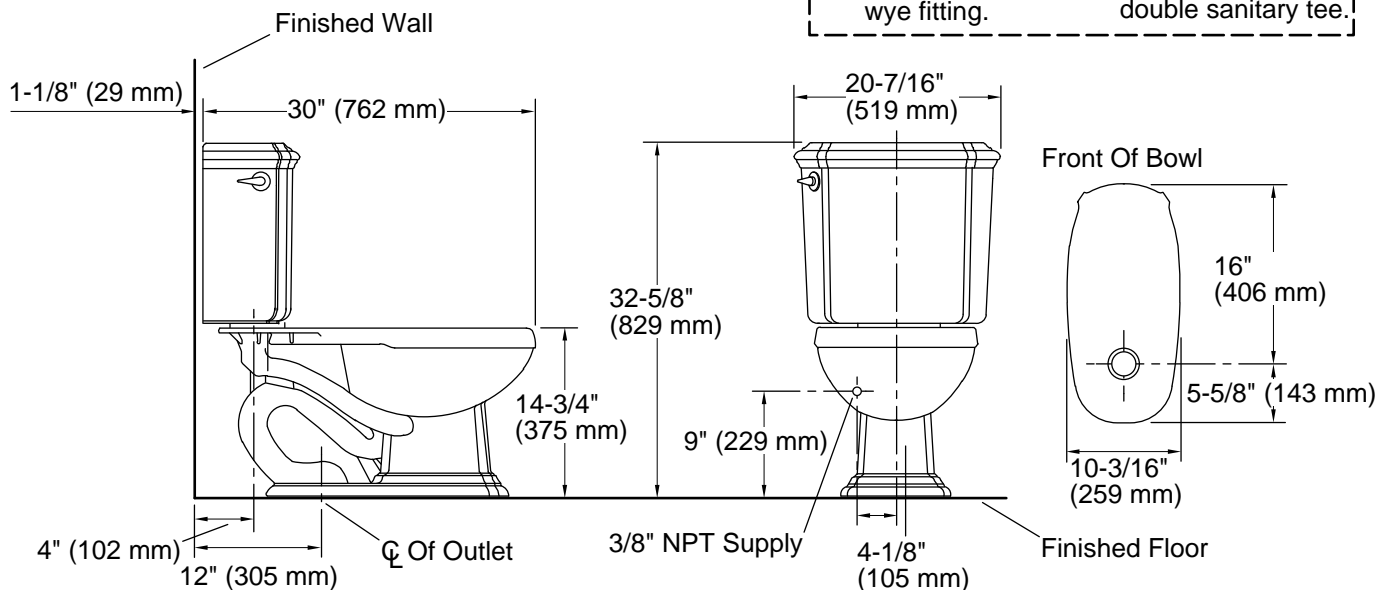

Portrait®

Two-piece elongated toilet, 1.6 gpf
K-3591-U

Features

- Two-piece design
- Elongated bowl offers added room and comfort
- 1.6 gpf (6.0 lpf)
- Left-hand Polished Chrome trip lever
- 2" (51 mm) fully glazed trapway
- Insuliner® tank liner minimizes condensation on the tank
- Combination consists of the K-4317 bowl and the K-4607 tank
- Coordinates with other products in the Portrait collection

Installation

- Standard 12" (305 mm) rough-in
- Three-bolt quick-connect installation
- Seat and supply line sold separately

Recommended Products/Accessories

- K-7637 Angle Supply with Stop (single)
- K-5588 Purefresh® Deodorizing elongated toilet seat
- K-4108 PureWash® E750 Elongated bidet toilet seat with remote control
- K-5420 Low-Profile Bolt Caps
- K-23726 Drain treatment

For the most current Specification Sheet, go to www.kohler.com USA or www.kohler.ca Canada

12-9-2024 23:20 - US/CA

THE BOLD LOOK
OF **KOHLER**®

Technical Information

All product dimensions are nominal.

Toilet type:	Floor-mount
Waste Outlet:	Floor
Bowl shape:	Elongated
Flush type:	Ingenium
Trap passageway:	2" (51 mm)
Water surface size:	10" x 9-3/4" (254 mm x 248 mm)
Rim to water surface:	5-3/4" (146 mm)
Rough-in:	12" (305 mm)
Seat-mounting holes:	5-1/2" (140 mm)

Notes

Install this product according to the installation instructions.

For back-to-back toilet installations: Use only a 45° double wye fitting.