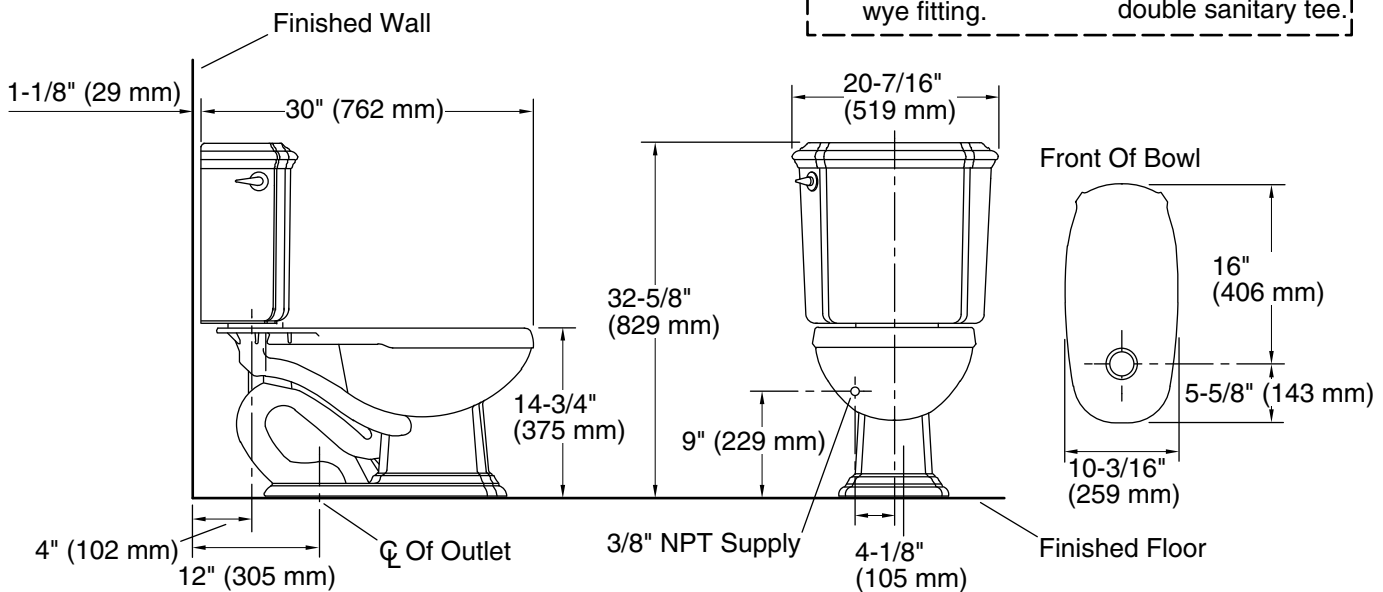

KOHLER®

Portrait®

Two-piece elongated toilet, 1.6 gpf
K-3591-U

Features

- Two-piece design
- Elongated bowl offers added room and comfort
- 1.6 gpf (6.0 lpf)
- Left-hand Polished Chrome trip lever
- 2" (51 mm) fully glazed trapway
- Insuliner® tank liner minimizes condensation on the tank
- Combination consists of the K-4317 bowl and the K-4607 tank
- Coordinates with other products in the Portrait collection

Installation

- Standard 12" (305 mm) rough-in
- Three-bolt quick-connect installation
- Seat and supply line sold separately

Recommended Products/Accessories

- K-7637 Angle Supply with Stop (single)
- K-5588 Purefresh® Deodorizing elongated toilet seat
- K-4108 PureWash® E750 Elongated bidet toilet seat with remote control
- K-5420 Low-Profile Bolt Caps
- K-23726 Drain treatment

For the most current Specification Sheet, go to www.kohler.com USA or www.kohler.ca Canada

7-12-2024 23:29 - US

THE BOLD LOOK
OF **KOHLER®**

Technical Information

All product dimensions are nominal.

Toilet type:	Floor-mount
Waste Outlet:	Floor
Bowl shape:	Elongated
Flush type:	Ingenium
Trap passageway:	2" (51 mm)
Water surface size:	10" x 9-3/4" (254 mm x 248 mm)
Rim to water surface:	5-3/4" (146 mm)
Rough-in:	12" (305 mm)
Seat-mounting holes:	5-1/2" (140 mm)

Notes

Install this product according to the installation instructions.

For back-to-back toilet installations: Use only a 45° double wye fitting.