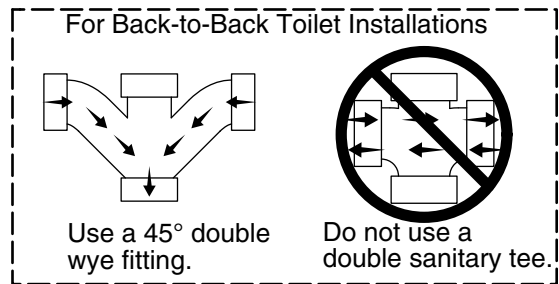

Installation

- Standard 12" (305 mm) rough-in
- Three-bolt quick-connect installation
- Seat and supply line sold separately

Recommended Products/Accessories

- K-7637 Angle Supply with Stop (single)
- K-5588 Purefresh® Deodorizing elongated toilet seat
- K-4108 PureWash® E750 Elongated bidet toilet seat with remote control
- K-5420 Low-Profile Bolt Caps
- K-23726 Drain treatment

For the most current Specification Sheet, go to www.kohler.com USA or www.kohler.ca Canada

7-12-2024 23:29 - US

THE BOLD LOOK
OF **KOHLER®**

Technical Information

All product dimensions are nominal.

Toilet type:	Floor-mount
Waste Outlet:	Floor
Bowl shape:	Elongated
Flush type:	Ingenium
Trap passageway:	2" (51 mm)
Water surface size:	10" x 9-3/4" (254 mm x 248 mm)
Rim to water surface:	5-3/4" (146 mm)
Rough-in:	12" (305 mm)
Seat-mounting holes:	5-1/2" (140 mm)

Notes

Install this product according to the installation instructions.

For back-to-back toilet installations: Use only a 45° double wye fitting.