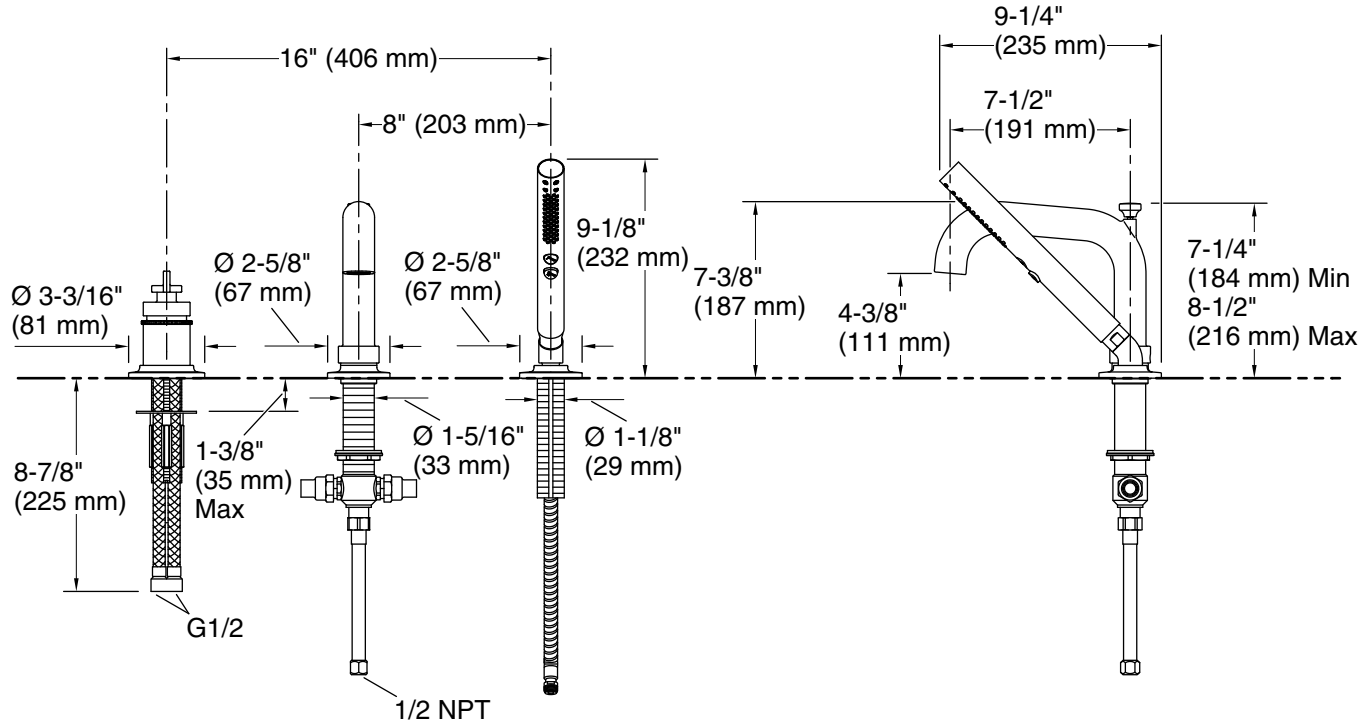

Features

- Designed in collaboration with Studio McGee
- A single handle controls both on/off activation and temperature setting
- 7-1/2" (191 mm) spout reach
- 9.0 gpm (34.0 lpm) maximum bath faucet flow rate at 45 psi (3.1 bar)
- Includes multifunction handshower
- 1.75 gpm (6.6 lpm) maximum handshower flow rate at 45 psi (3.1 bar)
- Coordinates with other products in the Castia collection

Technical Information

All product dimensions are nominal.

Faucet:

Flow rate: 9 gal/min (34.1 l/min)

Drain included: No

Spout:

Spout reach: 6-1/2" (165 mm)

Handshower: