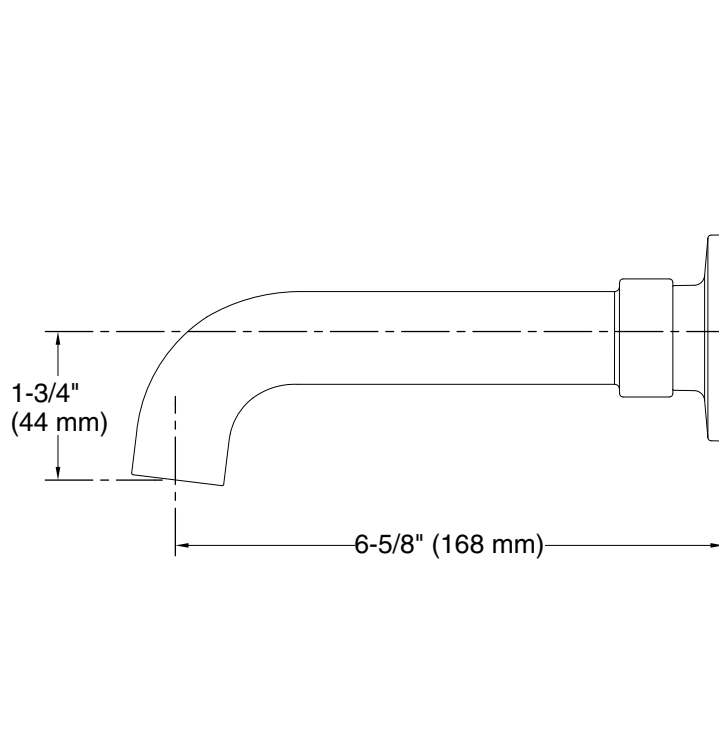

Technical Information

All product dimensions are nominal.

Drain included: No

Spout:

Spout reach: 6-5/8" (168 mm)

Handshower:

Rated maximum flow: 0 gal/min (0 l/min)

Notes

Install this product according to the installation instructions.