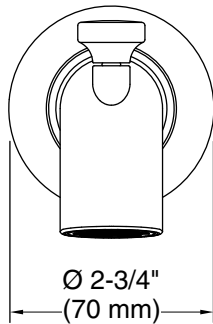

Technical Information

All product dimensions are nominal.

Drain included: No

Spout:

Spout reach: 6-3/4" (171 mm)

Handshower:

Rated maximum flow: 0 gal/min (0 l/min)

Notes

Install this product according to the installation instructions.