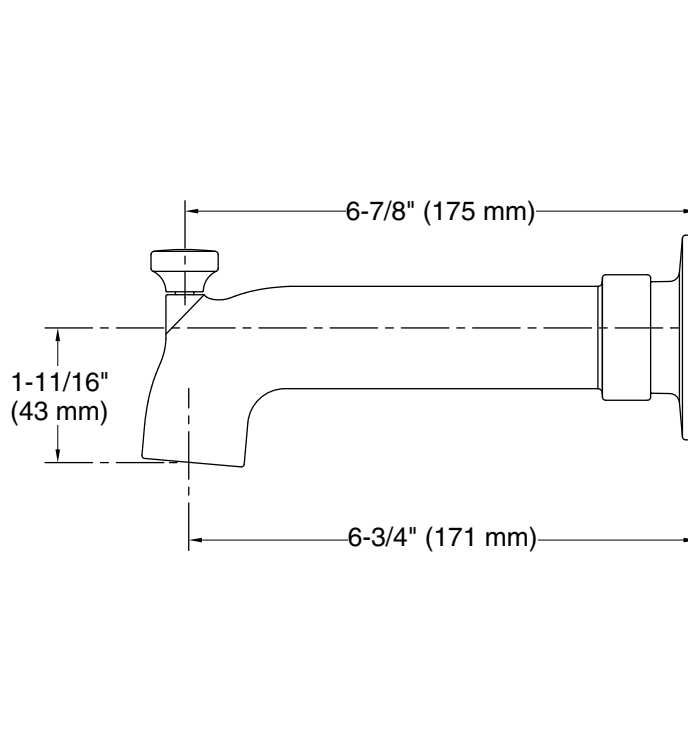

Technical Information

All product dimensions are nominal.

Drain included: No

Spout:

Spout reach: 6-3/4" (171 mm)

Handshower:

Rated maximum flow: 0 gal/min (0 l/min)

Notes

Install this product according to the installation instructions.