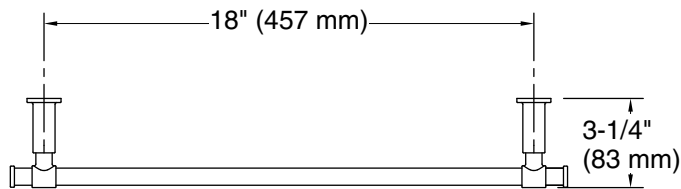

7-11-2024 23:14 - US

THE BOLD LOOK
OF **KOHLER**®

Technical Information

All product dimensions are nominal.

Material: Zinc, Stainless Steel

Notes

Install this product according to the installation instructions.