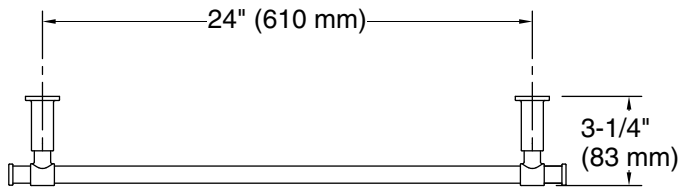

7-10-2024 00:01 - US

THE BOLD LOOK
OF **KOHLER**®

Technical Information

All product dimensions are nominal.

Material: Zinc, Stainless Steel

Notes

Install this product according to the installation instructions.