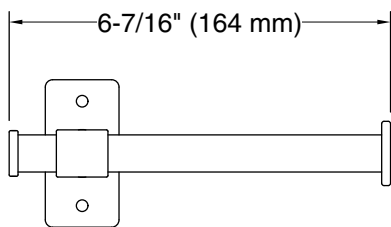

7-13-2024 19:54 - US

THE BOLD LOOK
OF **KOHLER**®

Castia™ by Studio McGee
Toilet paper holder
K-35929

Technical Information

All product dimensions are nominal.

Material: Zinc, Stainless Steel

Notes

Install this product according to the installation instructions.