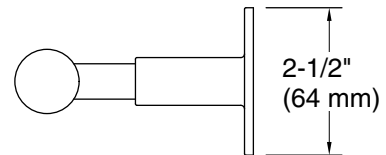

7-13-2024 19:54 - US

THE BOLD LOOK
OF **KOHLER**®

Castia™ by Studio McGee
Toilet paper holder
K-35929

Technical Information

All product dimensions are nominal.

Material: Zinc, Stainless Steel

Notes

Install this product according to the installation instructions.