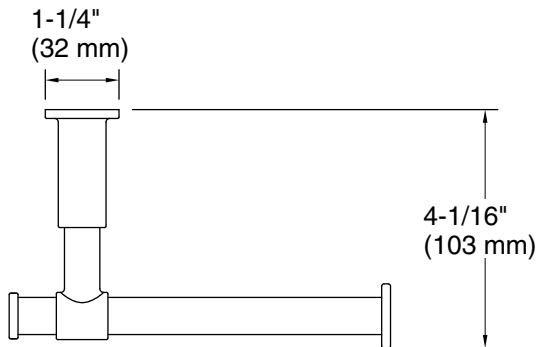

7-13-2024 19:54 - US

THE BOLD LOOK
OF **KOHLER**®

Castia™ by Studio McGee
Toilet paper holder
K-35929

Technical Information

All product dimensions are nominal.

Material: Zinc, Stainless Steel

Notes

Install this product according to the installation instructions.