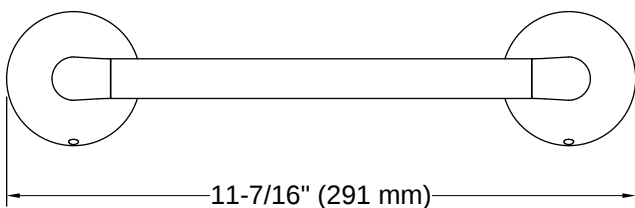

Installation

- Installation hardware and template included

Installation Notes

Install this product according to the installation instructions.