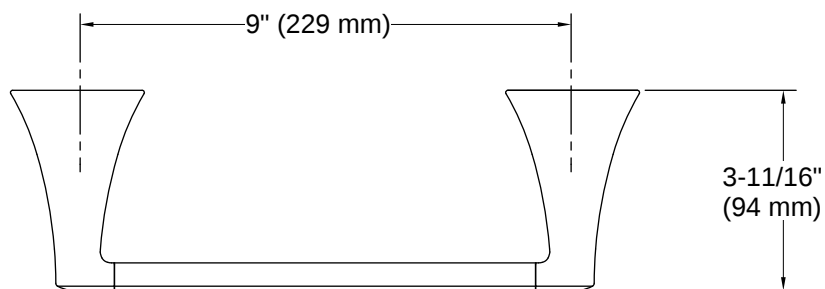

Installation

- Installation hardware and template included

Installation Notes

Install this product according to the installation instructions.