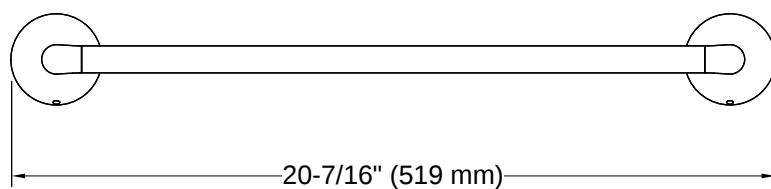

Installation

- Installation hardware and template included

Installation Notes

Install this product according to the installation instructions.