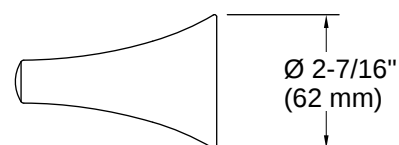

Installation

- Installation hardware and template included

Installation Notes

Install this product according to the installation instructions.