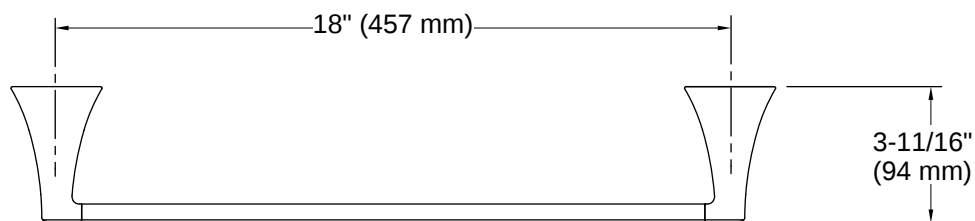

Installation

- Installation hardware and template included

Installation Notes

Install this product according to the installation instructions.