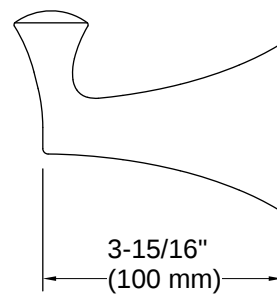

Installation

- Installation hardware included

Installation Notes

Install this product according to the installation instructions.