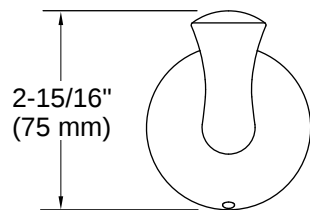

Installation

- Installation hardware included

Installation Notes

Install this product according to the installation instructions.