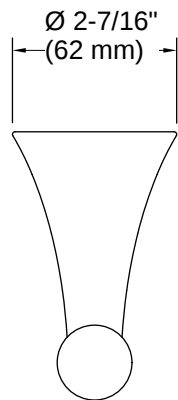

Installation

- Installation hardware included

Installation Notes

Install this product according to the installation instructions.