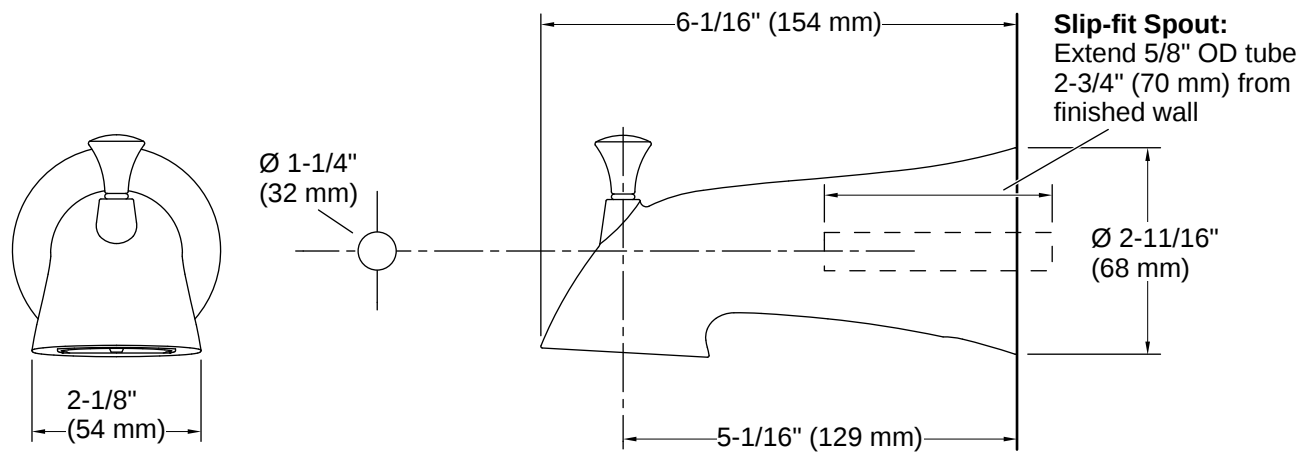

Installation

- Wall-mount

Installation Notes

Install this product according to the installation instructions.