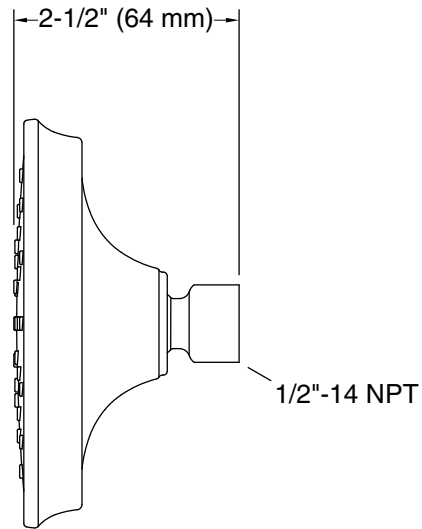

Features

- Full coverage spray produces an encompassing spray ideal for everyday use
- 1.75 gpm (6.6 lpm) maximum flow rate at 45 psi (3.1 bar)
- MasterClean™ sprayface features an easy-to-clean surface that withstands mineral buildup and maximizes spray performance
- Coordinates with other products in the Bellera collection
- This product can help a building earn Water Efficiency points in LEED® Green Building Rating System

Material

- Durable material construction
- KOHLER finishes resist corrosion and tarnishing

Installation

- Wall-mount
- 1/2" -14 NPT connection
- Shower arm and flange sold separately

Codes/Standards

ASME A112.18.1/CSA B125.1
DOE - Energy Policy Act 1992
EPA WaterSense®
California Energy Commission (CEC)

Technical Information

All product dimensions are nominal.

Spout:

Handshower rated max flow: 1.75 gal/min (6.6 l/min)

Shower/Rainhead rated max flow: 1.75 gal/min (6.6 l/min)

Notes

Install this product according to the installation instructions.