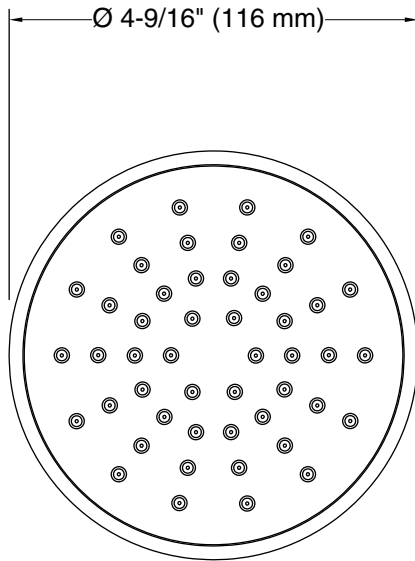

Features

- Full coverage spray produces an encompassing spray ideal for everyday use
- 1.75 gpm (6.6 lpm) maximum flow rate at 45 psi (3.1 bar)
- MasterClean™ sprayface features an easy-to-clean surface that withstands mineral buildup and maximizes spray performance
- Coordinates with other products in the Bellera collection
- This product can help a building earn Water Efficiency points in LEED® Green Building Rating System

Material

- Durable material construction
- KOHLER finishes resist corrosion and tarnishing

Installation

- Wall-mount
- 1/2" -14 NPT connection
- Shower arm and flange sold separately

Codes/Standards

ASME A112.18.1/CSA B125.1
DOE - Energy Policy Act 1992
EPA WaterSense®
California Energy Commission (CEC)

Technical Information

All product dimensions are nominal.

Spout:

Handshower rated max flow: 1.75 gal/min (6.6 l/min)

Shower/Rainhead rated max flow: 1.75 gal/min (6.6 l/min)

Notes

Install this product according to the installation instructions.