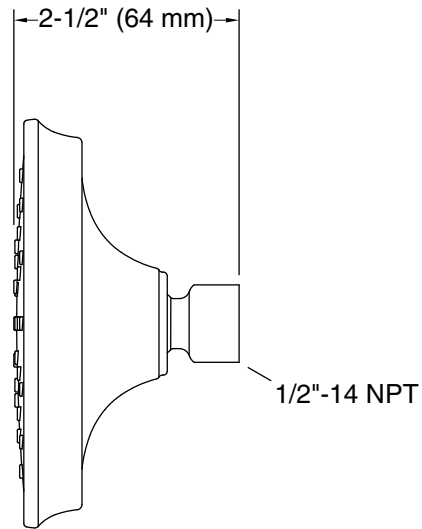

## Installation

- Wall-mount
- 1/2" -14 NPT connection
- Shower arm and flange sold separately

### Technical Information

All product dimensions are nominal.