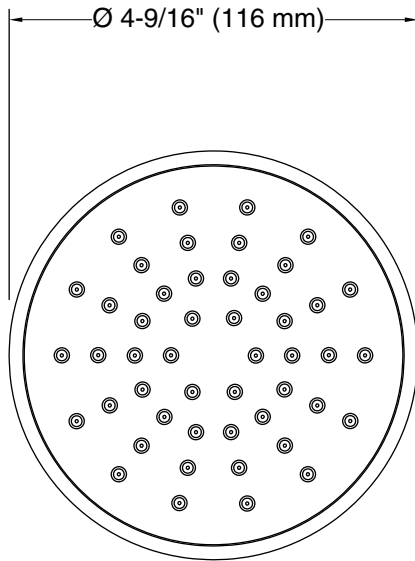

Technical Information

All product dimensions are nominal.

Spout:

Handshower rated max flow: 1.5 gal/min (5.7 l/min)

Shower/Rainhead rated max flow: 1.5 gal/min (5.7 l/min)

Notes

Install this product according to the installation instructions.