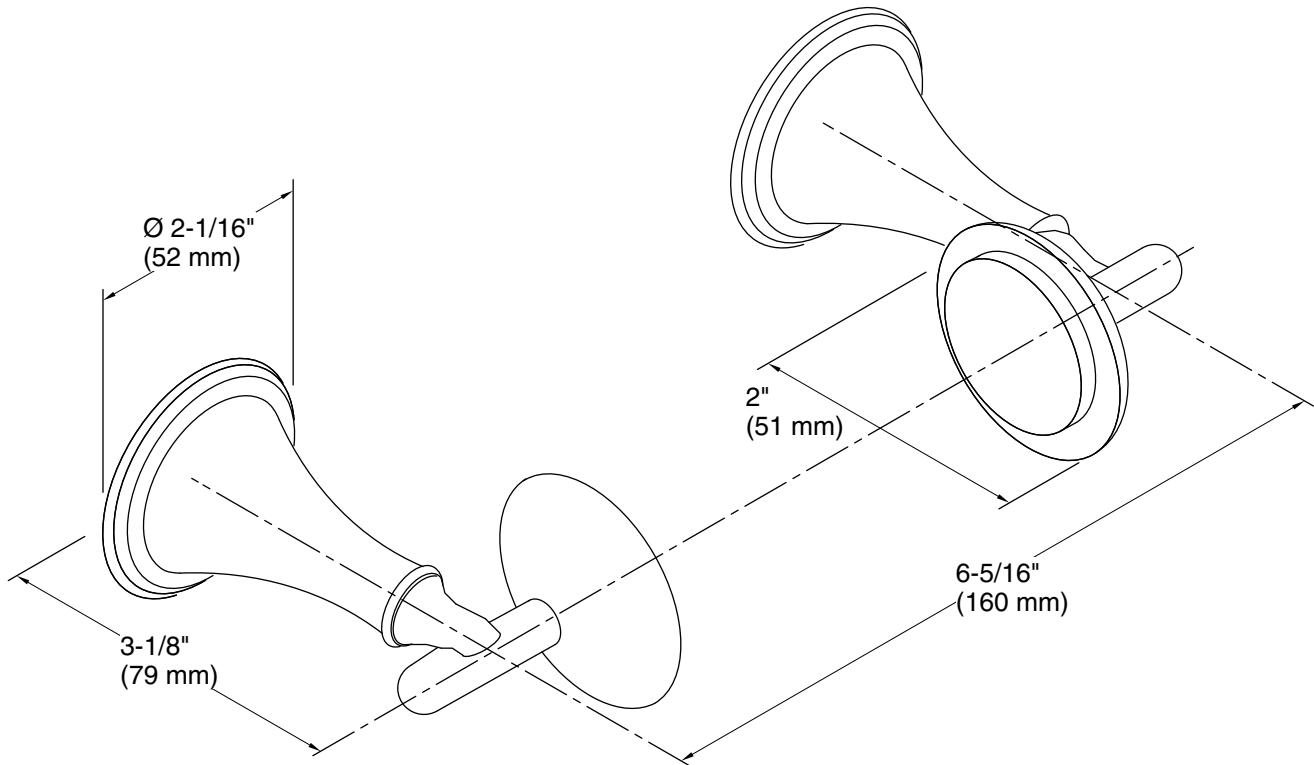

Finial® Traditional

Traditional toilet paper holder
K-361

Features

- Coordinates with Finial Traditional faucets, accessories, and showering components to complete your bathroom

Material

- Premium metal construction for durability and reliability
- KOHLER® finishes resist corrosion and tarnishing

Technical Information

All product dimensions are nominal.

Material: Metal

Notes

Install this product according to the installation guide.