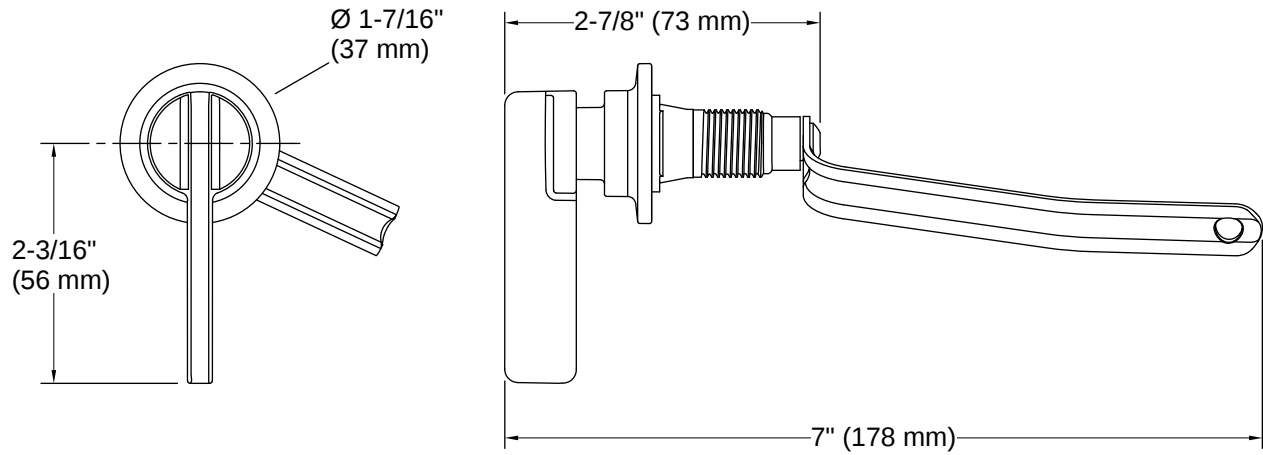

Installation Notes

Install this product according to the installation instructions.