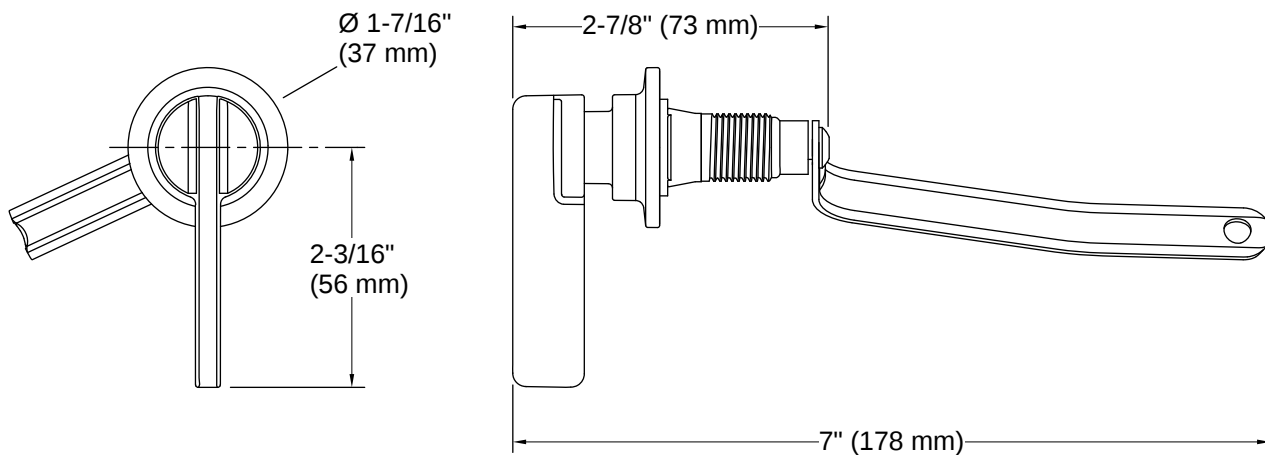

Installation Notes

Install this product according to the installation instructions.