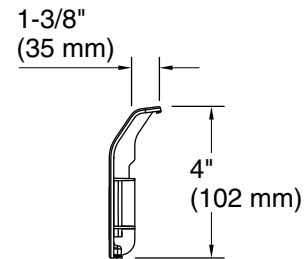

Technical Information

All product dimensions are nominal.

Material: Brass/Plastic

Notes

Install this product according to the installation instructions.