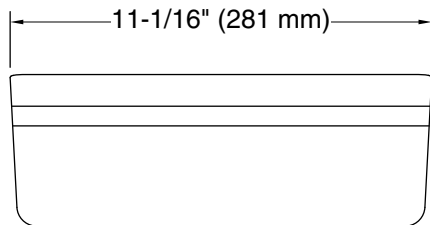

Technical Information

All product dimensions are nominal.

Material: Brass/Plastic

Notes

Install this product according to the installation instructions.