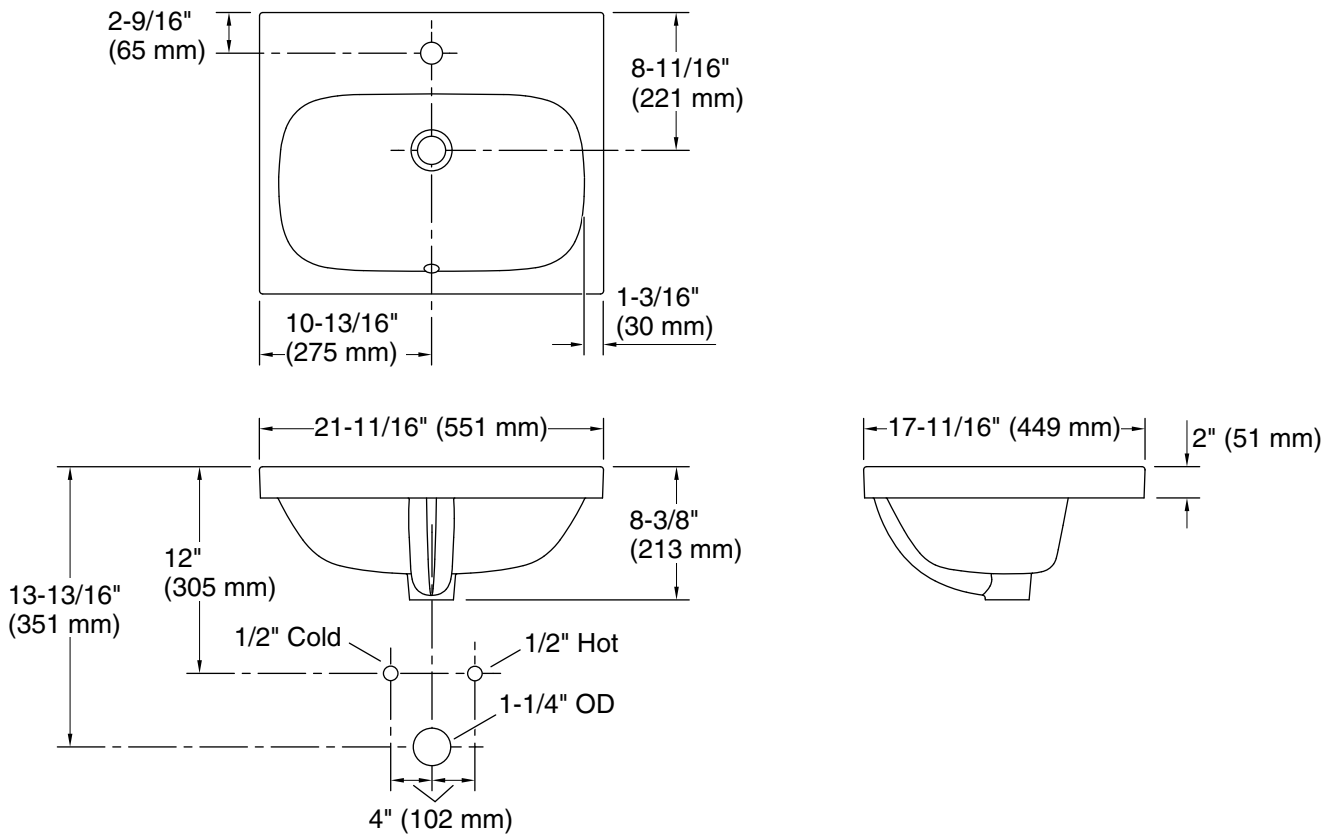

Features

- Contemporary design makes a modern statement
- Rectangular basin
- Storage deck provides a convenient, dry space to set small items
- Single faucet hole
- Offset drain increases workspace in the sink and storage space underneath
- With overflow

Material

- Vitreous china

Installation

- Semi-recessed vessel
- Requires countertop cutout

Codes/Standards

None Applicable

See website for detailed warranty information.

Technical Information

All product dimensions are nominal.

Basin configuration: Single Bowl

With overflow: Yes

Number of deck holes: 1

Drain hole: 1-3/4" (45 mm)

Template: Above-counter, 1616697-PH7, not required, not included

Notes