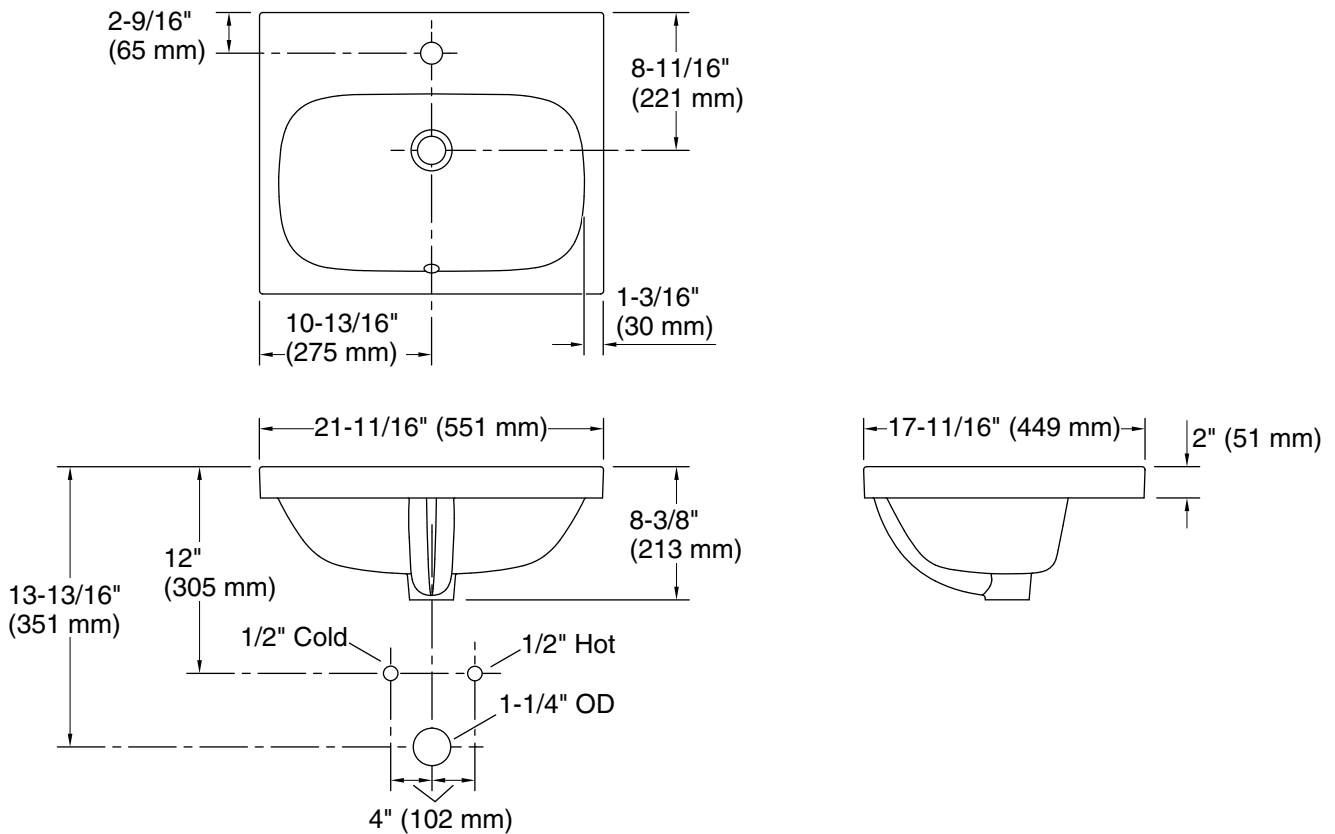

## Installation

- Semi-recessed vessel
- Requires countertop cutout

## Technical Information

All product dimensions are nominal.

Basin configuration: Single Bowl

With overflow: Yes

Number of deck holes: 1

Drain hole: 1-3/4" (45 mm)

Template: Above-counter, 1616697-X7, not required, not included