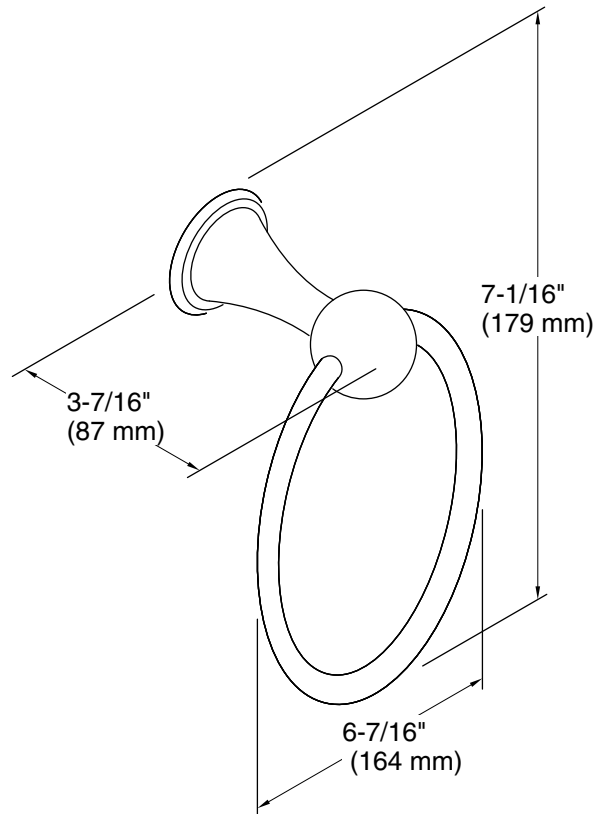

Finial® Traditional

Traditional towel ring
K-363

Features

- Coordinates with Finial Traditional faucets, accessories, and showering components to complete your bathroom

Material

- Premium metal construction for durability and reliability
- KOHLER® finishes resist corrosion and tarnishing

Technical Information

All product dimensions are nominal.

Material: Metal

Notes

Install this product according to the installation guide.

CAUTION: Risk of personal injury. Do not install this product in any area where it is likely to be used inadvertently as a grab bar or support bar. This product is not designed or intended for use as a grab bar or support bar.