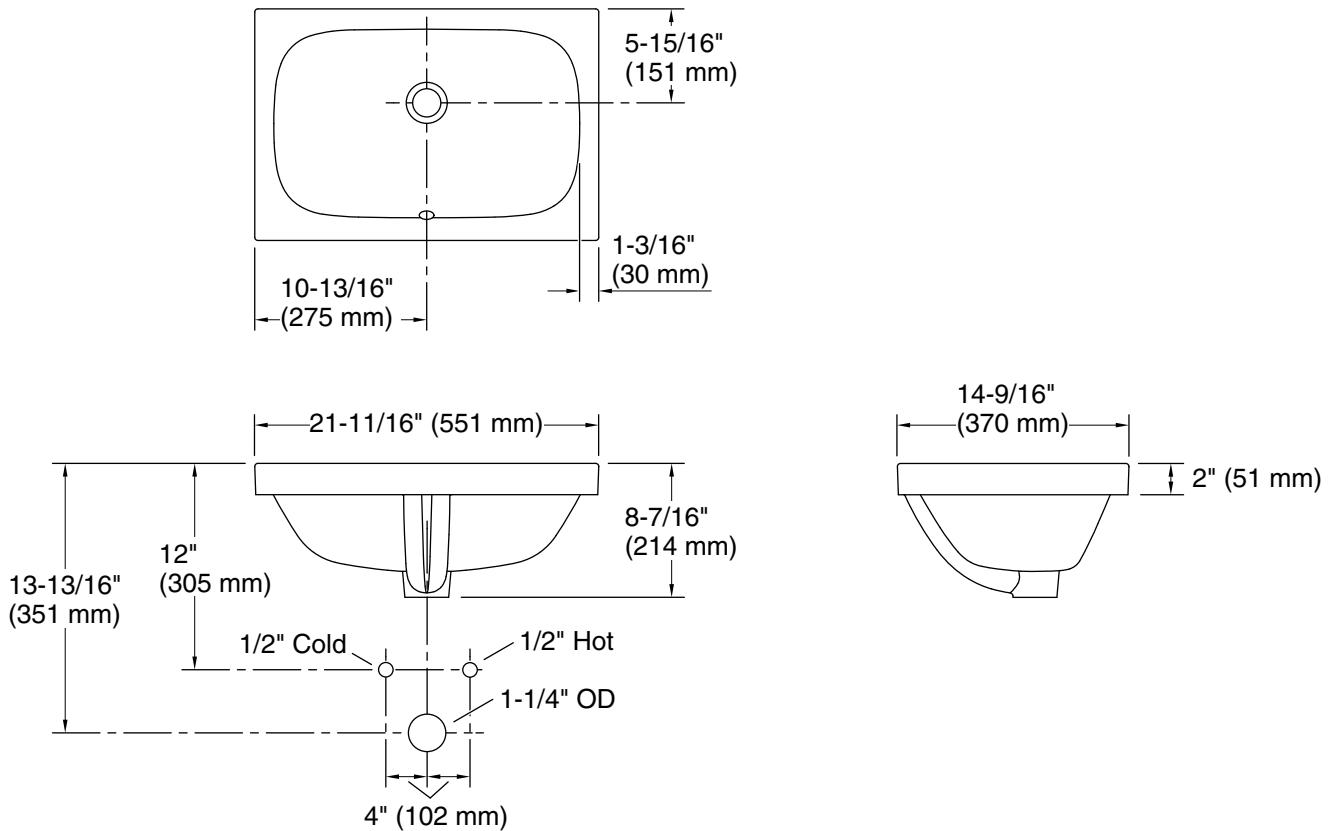

Features

- Contemporary design makes a modern statement
- Rectangular basin
- No faucet holes; requires wall- or counter-mount faucet
- Offset drain increases workspace in the sink and storage space underneath
- With overflow

Material

- Vitreous china

Installation

- Semi-recessed vessel
- Requires countertop cutout

Codes/Standards

None Applicable

See website for detailed warranty information.

Technical Information

All product dimensions are nominal.

Basin configuration: Single Bowl

With overflow: Yes

Drain hole: 1-3/4" (45 mm)

Template: Above-counter, 1616698-X7, not required, not included

Notes

Install this product according to the installation instructions.