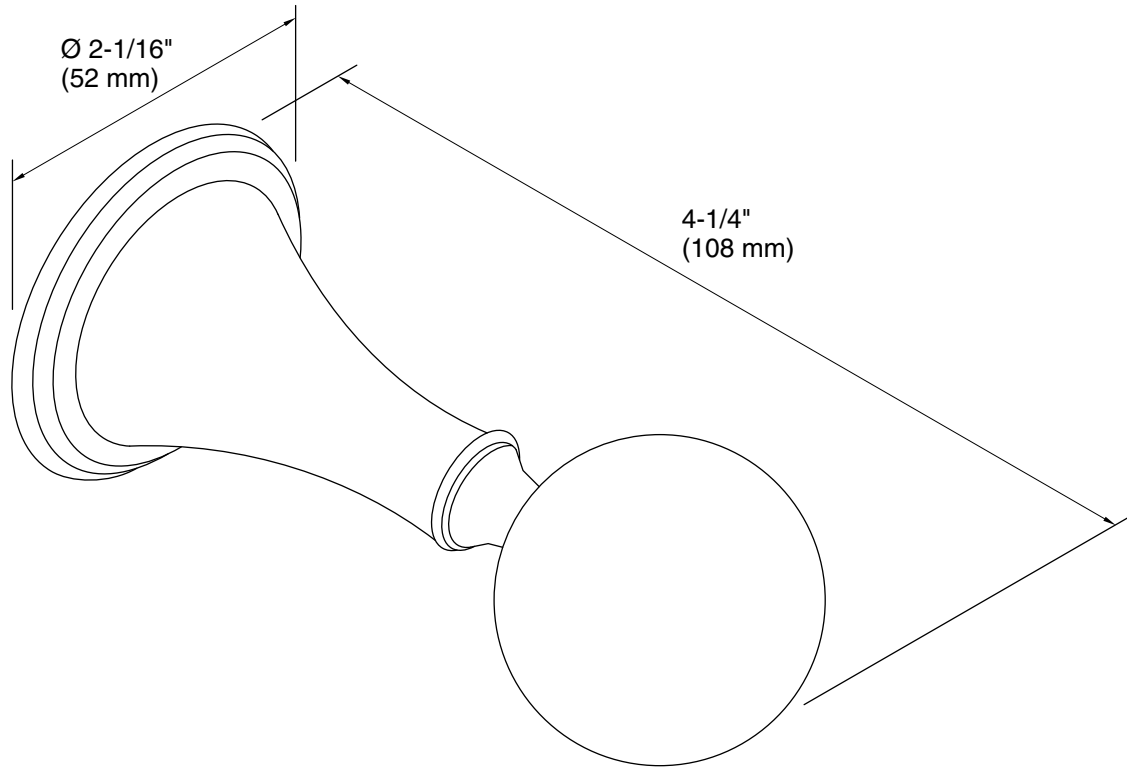

Finial® Traditional

Traditional robe hook
K-364

Features

- Coordinates with Finial Traditional faucets, accessories, and showering components to complete your bathroom

Material

- Premium metal construction for durability and reliability
- KOHLER® finishes resist corrosion and tarnishing

Technical Information

All product dimensions are nominal.

Material: Metal

Notes

Install this product according to the installation guide.