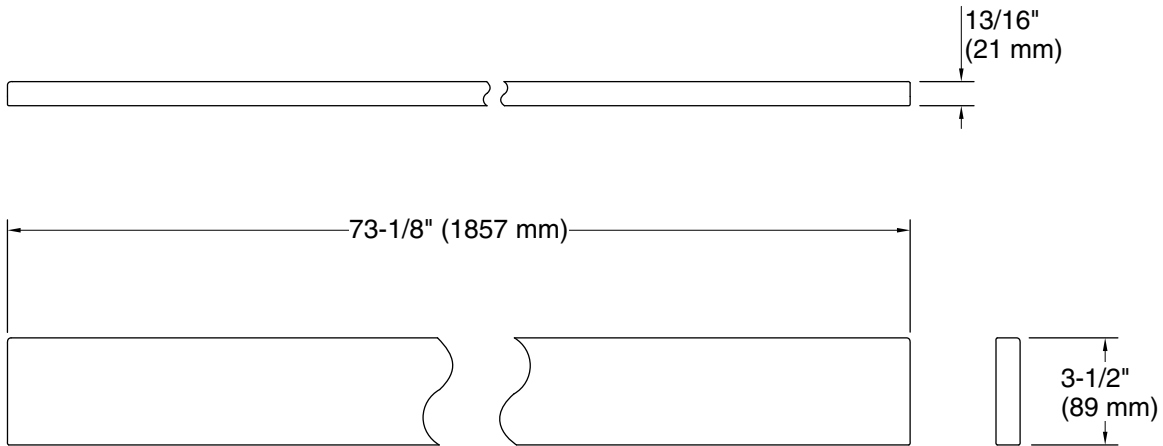

## Features

- For use with KOHLER Silestone® quartz 73" (1854 mm) vanity tops
- Coordinates with Silestone® K-28266 quartz side splash (sold separately)
- Includes one panel
- Optional side splashes available (sold separately)
- This product is covered under the Silestone® 25-Year Limited Warranty

## Technical Information

All product dimensions are nominal.

Material: Quartz