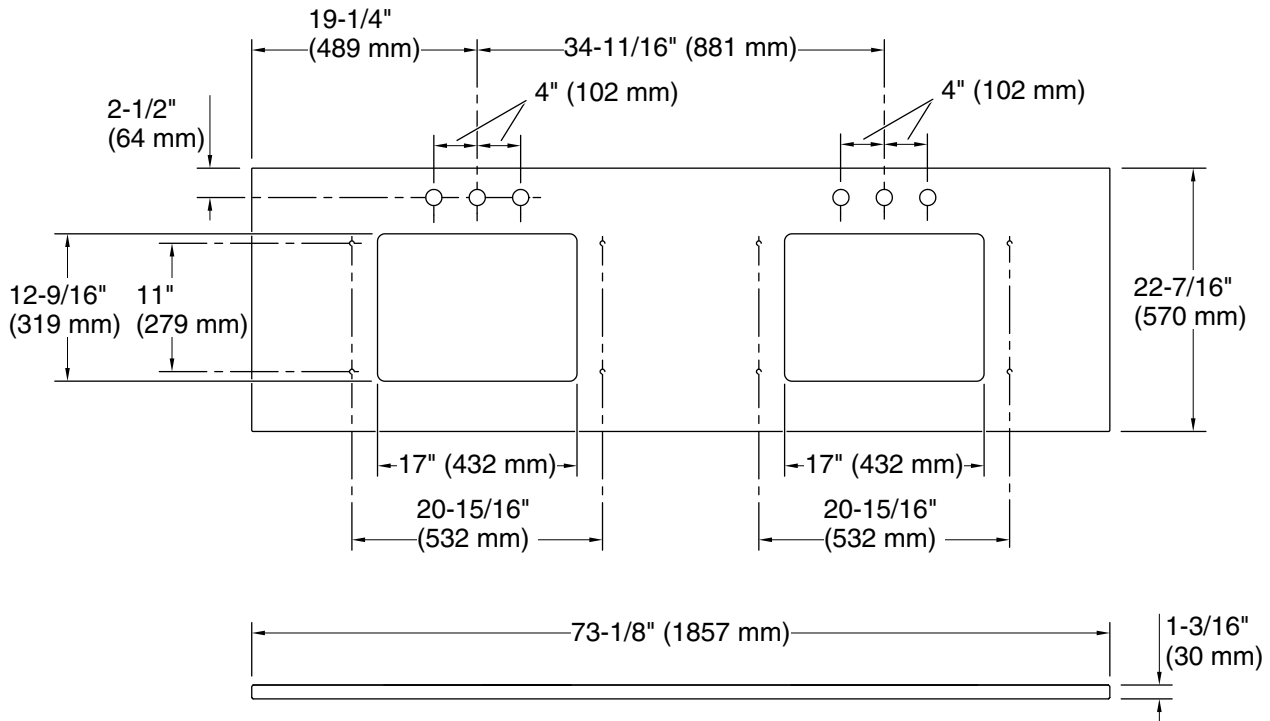

Technical Information

All product dimensions are nominal.

Min. base cabinet width: 72" (1829 mm)

Notes

Install this product according to the installation instructions.

Install this product according to the installation instructions.