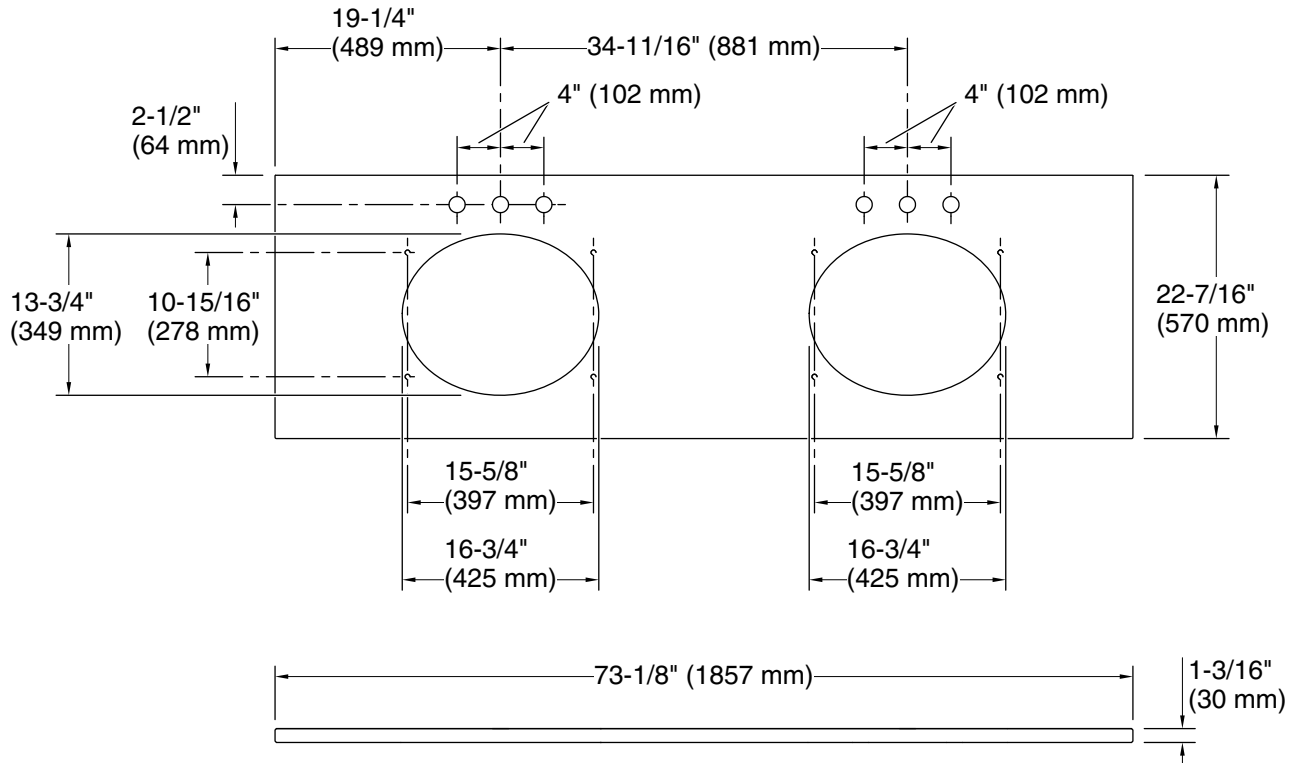

### Installation

- Vanity top
- Single faucet hole with pilot holes for optional 8" (203 mm) widespread faucet configuration

### Technical Information

All product dimensions are nominal.

Min. base cabinet width: 72" (1829 mm)