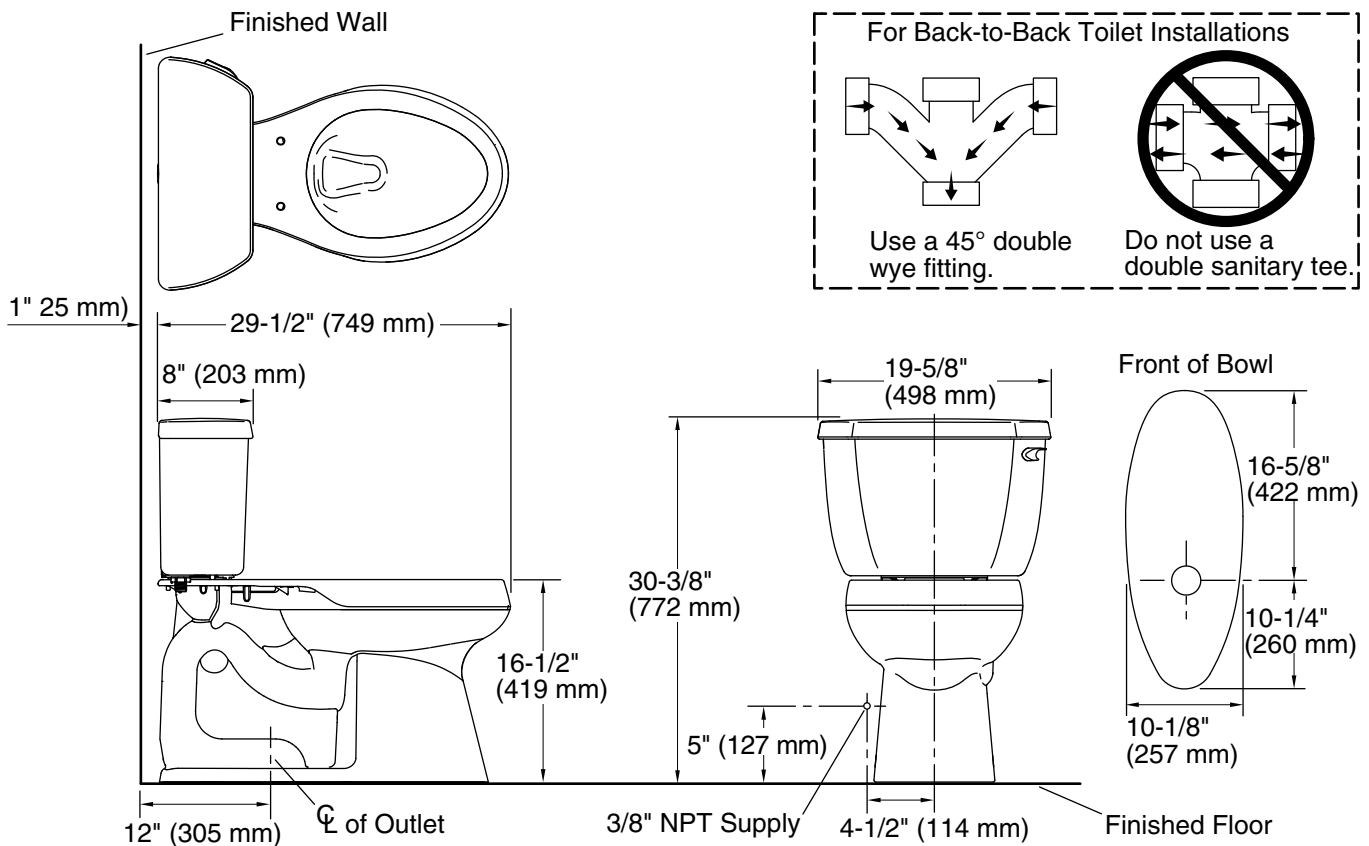

Highline® Classic

Two-piece elongated toilet, 1.28 gpf
K-3658-RA

Features

- Two-piece design
- Elongated bowl offers added room and comfort
- Comfort Height® feature offers chair-height seating that makes sitting down and standing up easier for most adults
- 1.28 gpf (4.8 lpf)
- Right-hand Polished Chrome trip lever
- Combination consists of the K-4436 tank and the K-4199 bowl
- Class Five® canister optimizes the flow out of the tank, harnessing gravity and the natural powerful reducing cascade of water to increase the power and effectiveness of the flush
- Eligible for consumer rebates in some municipalities

Installation

- Seat sold separately
- Standard 12" (305 mm) rough-in
- Three-bolt quick-connect installation

Recommended Products/Accessories

- K-5588 Purefresh® Deodorizing elongated toilet seat
- K-4108 PureWash® E750 Elongated bidet toilet seat with remote control
- K-5420 Low-Profile Bolt Caps
- 1023457 Wax Ring/Hardware Kit
- 1265114 Connector Hose
- K-23726 Drain treatment

For the most current Specification Sheet, go to www.kohler.com USA or www.kohler.ca Canada

7-10-2024 22:45 - US

THE BOLD LOOK
OF **KOHLER**®

Technical Information

All product dimensions are nominal.

Toilet type:	Floor-mount
Waste Outlet:	Floor
Bowl shape:	Elongated
Flush type:	Class Five
Trap passageway:	2-1/8" (54 mm)
Water surface size:	11-3/8" x 8" (289 mm x 203 mm)
Rim to water surface:	5-3/8" (137 mm)
Rough-in:	12" (305 mm)
Seat-mounting holes:	5-1/2" (140 mm)

Notes

Install this product according to the installation instructions.

For back-to-back toilet installations: Use only a 45° double wye fitting.

ADA, OBC, CSA B651 compliant when installed to the specific requirements of these regulations.