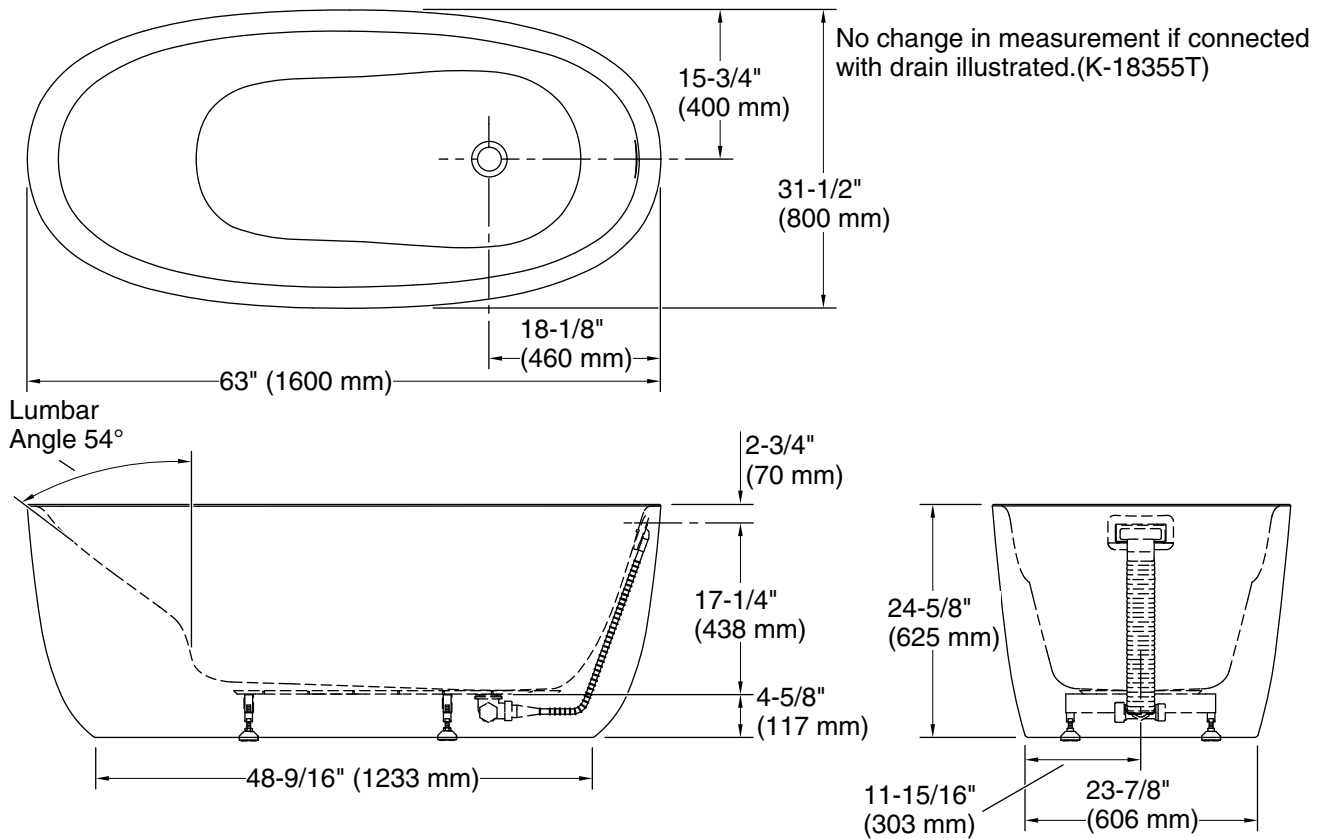

Features

- Freestanding design creates a striking focal point in your bathing area
- Oval basin creates a spacious bathing experience
- 17-1/8" (434 mm) soaking depth for deep soaking experience
- Integral lumbar support and armrests offer extra comfort while bathing
- Slotted overflow for comfortable soaking
- Center toe-tap drain
- Easy-to-clean, durable high-gloss finish
- Fluted shroud

Material

- Acrylic

Installation

- Freestanding

Codes/Standards

Plumbing Standards
JC/T 779

See website for detailed warranty information.

Technical Information

All product dimensions are nominal.

Drain location:	Center
Weight:	97.003 lbs (44 kg)
Water depth:	17-1/8" (434 mm)
Water capacity:	53.04 gal (200.8 L)

Notes

Measure your actual product for rough-in details.

Install this product according to the installation instructions.

The hot water supply should be 70% of the capacity of the bath or greater. Installations will vary.