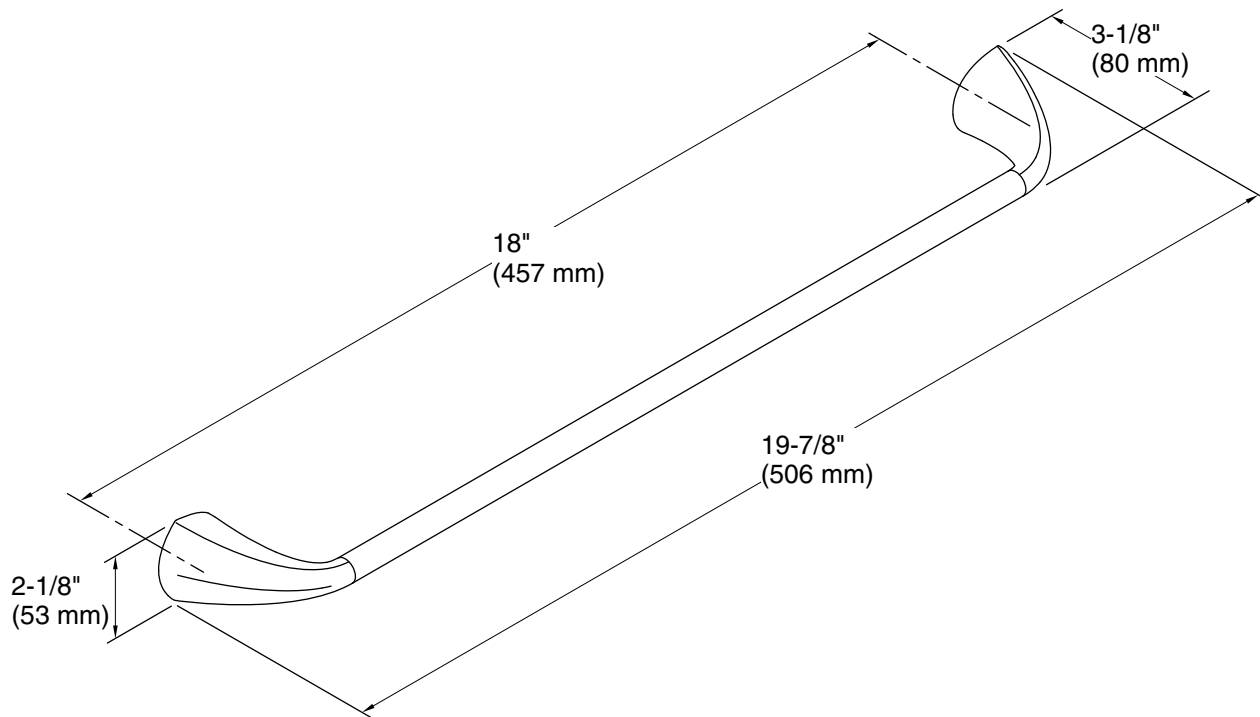

Technical Information

All product dimensions are nominal.

Material: Metal

Notes

Install this product according to the installation guide.

CAUTION: Risk of personal injury. Do not install these products in any area where they are likely to be used inadvertently as a grab bar or support bar. These products are not designed or intended for use as a grab bar or support bar.