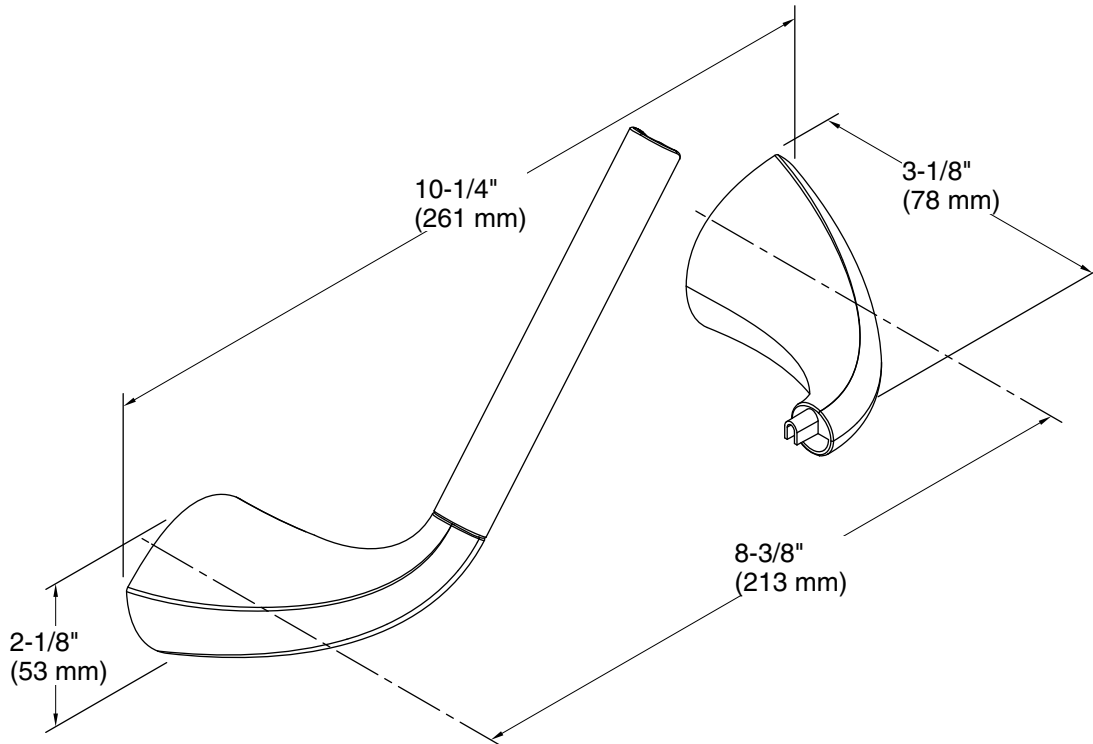

Technical Information

All product dimensions are nominal.

Material: Metal

Notes

Install this product according to the installation guide.