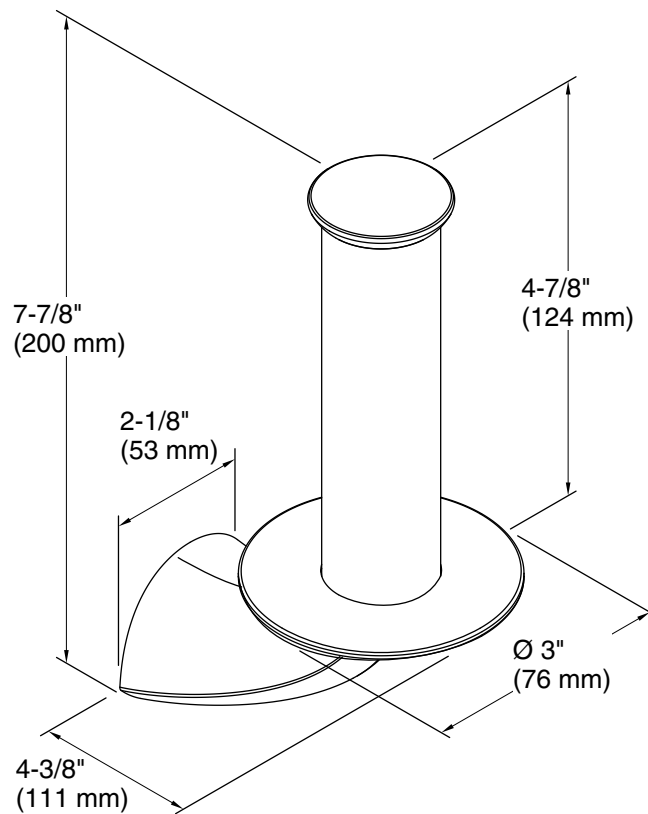

**Alteo®**  
Vertical toilet paper holder  
**K-37056**

**Features**

- Vertical holder makes changing toilet paper quick and simple
- Coordinates with Alteo faucets, accessories, and showering components to complete your bathroom

### Technical Information

All product dimensions are nominal.

Material: Metal