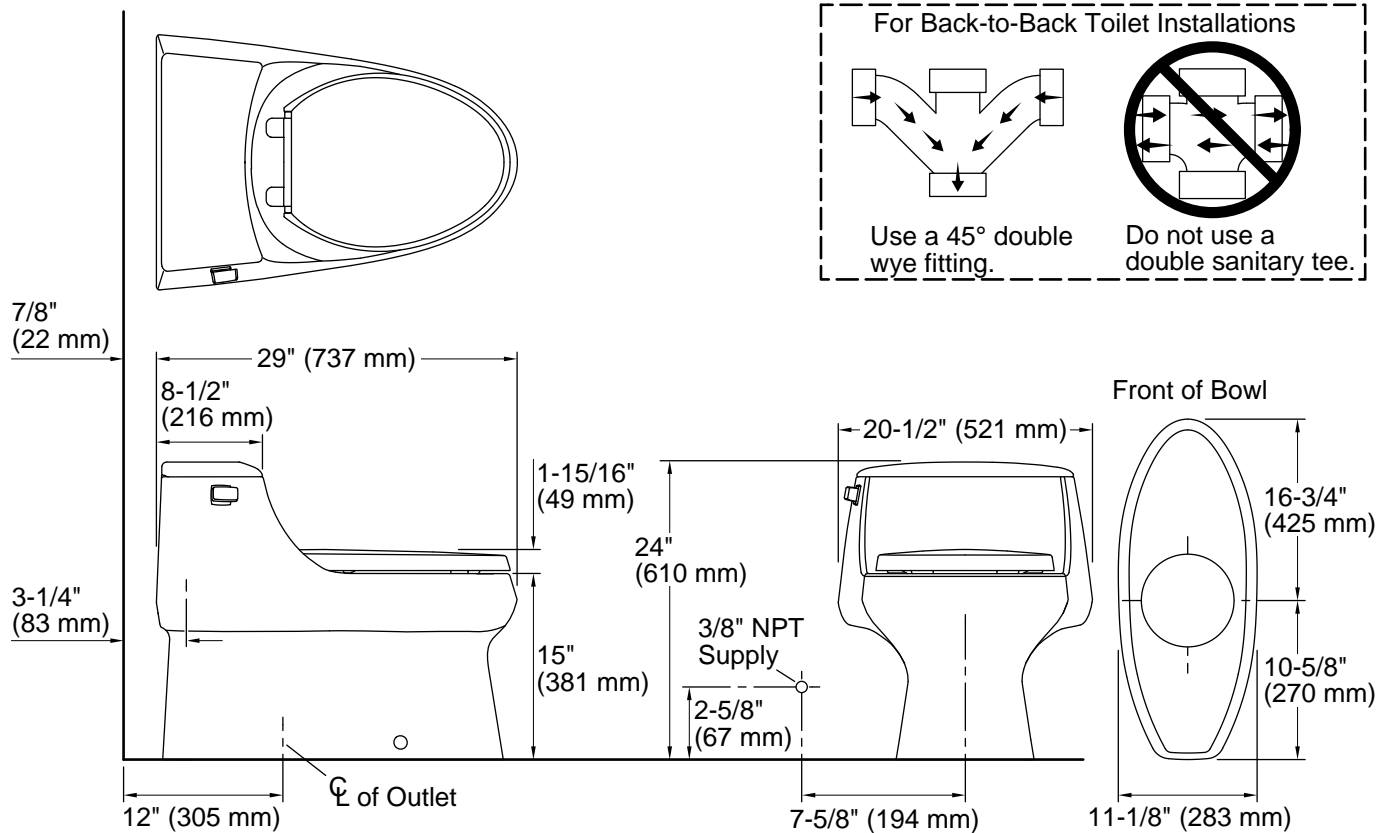

KOHLER®

San Raphael®
One-piece elongated toilet with skirted trapway, 1.28
gpf
K-3722

Features

- One-piece toilets integrate the tank and bowl into a seamless, easy-to-clean design
- Elongated bowl offers added room and comfort
- 1.28 gpf (4.8 lpf)
- Skirted trapway simplifies cleaning
- Quiet-Close™ elongated lid and seat prevents slamming
- Quick-Release™ functionality allows seat to be removed easily from toilet for convenient cleaning
- Overhanging lid design creates a clean and sleek look
- Eligible for consumer rebates in some municipalities

Installation

- Standard 12" (305 mm) rough-in
- Supply line sold separately
- Requires mounting plate for heated seat installation (sold separately)

Recommended Products/Accessories

K-4108 PureWash® E750 Elongated bidet toilet seat with remote control
1023457 Wax Ring/Hardware Kit
1265114 Connector Hose
K-23726 Drain treatment
1362736 Mounting Plate Kit Exposed Wire

12-9-2024 23:27 - US/CA

THE BOLD LOOK
OF **KOHLER®**

Technical Information

All product dimensions are nominal.

Toilet type:	Floor-mount
Waste Outlet:	Floor
Bowl shape:	Elongated
Flush type:	Siphon jet
Trap passageway:	2-1/16" (52 mm)
Water surface size:	11-1/2" x 7" (292 mm x 178 mm)
Rough-in:	12" (305 mm)
Template:	1231981-7, required, included

Notes

Install this product according to the installation instructions.

For back-to-back toilet installations: Use only a 45° double wye fitting.