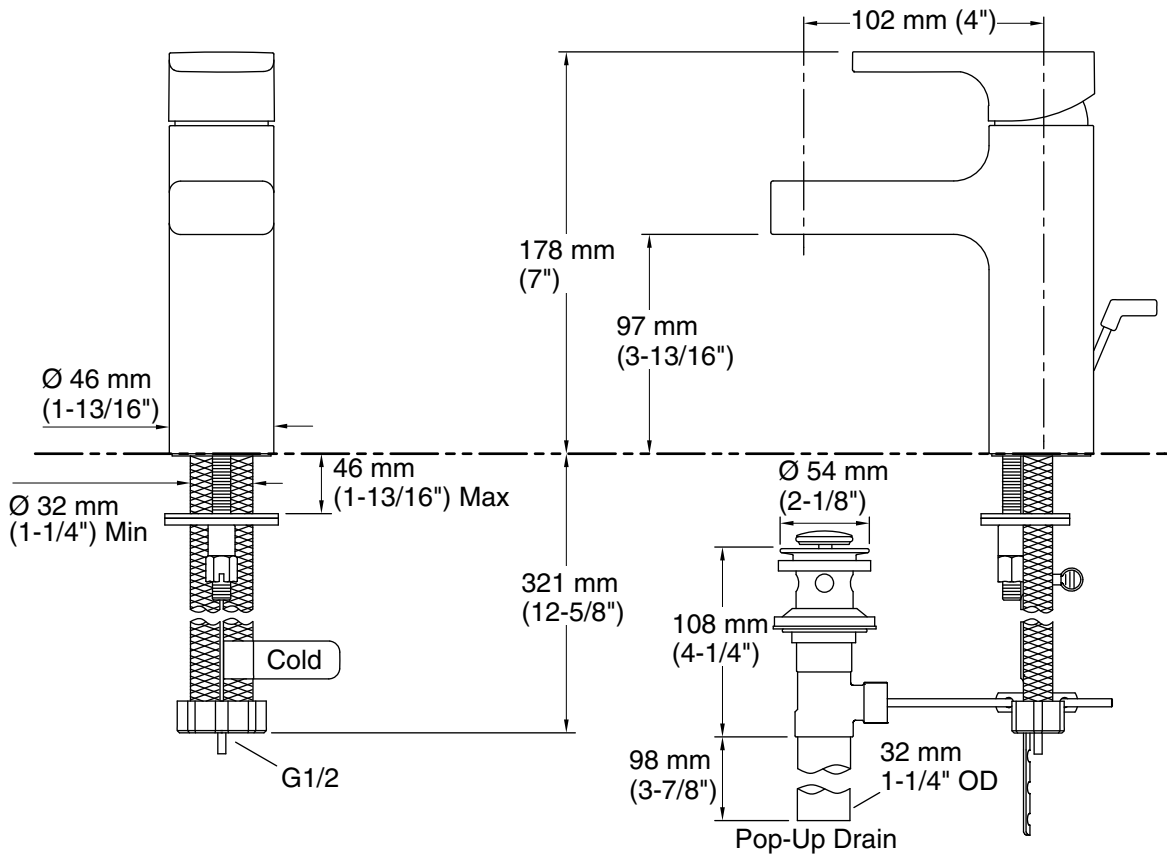

### Features

- Metal construction
- KOHLER ceramic disc valves exceed industry longevity standards for a lifetime of durable performance
- Single hole installation
- Includes flexible G 1/2 supply hoses for easy installation
- Includes drain
- Lever handle
- Spout reach 102 mm

### Technical Information

All product dimensions are nominal.

### Faucet:

Flow rate: 2.37 gal/min (9 l/min)