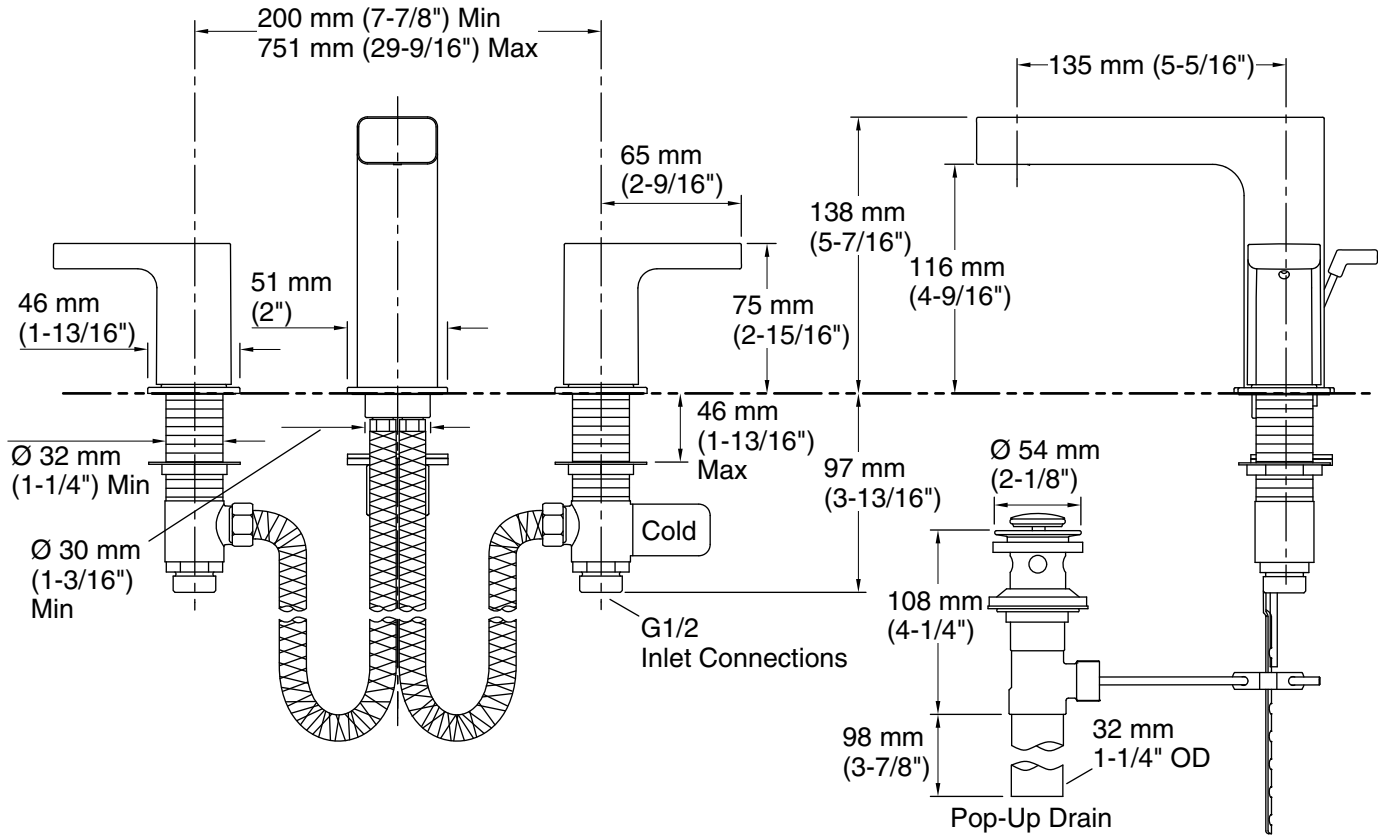

### Features

- KOHLER ceramic disc valves exceed industry longevity standards for a lifetime of durable performance
- Three hole installation
- Lever handles
- Spout reach 135 mm
- Includes drain

### Technical Information

All product dimensions are nominal.

### Faucet:

Flow rate: 2.37 gal/min (9 l/min)