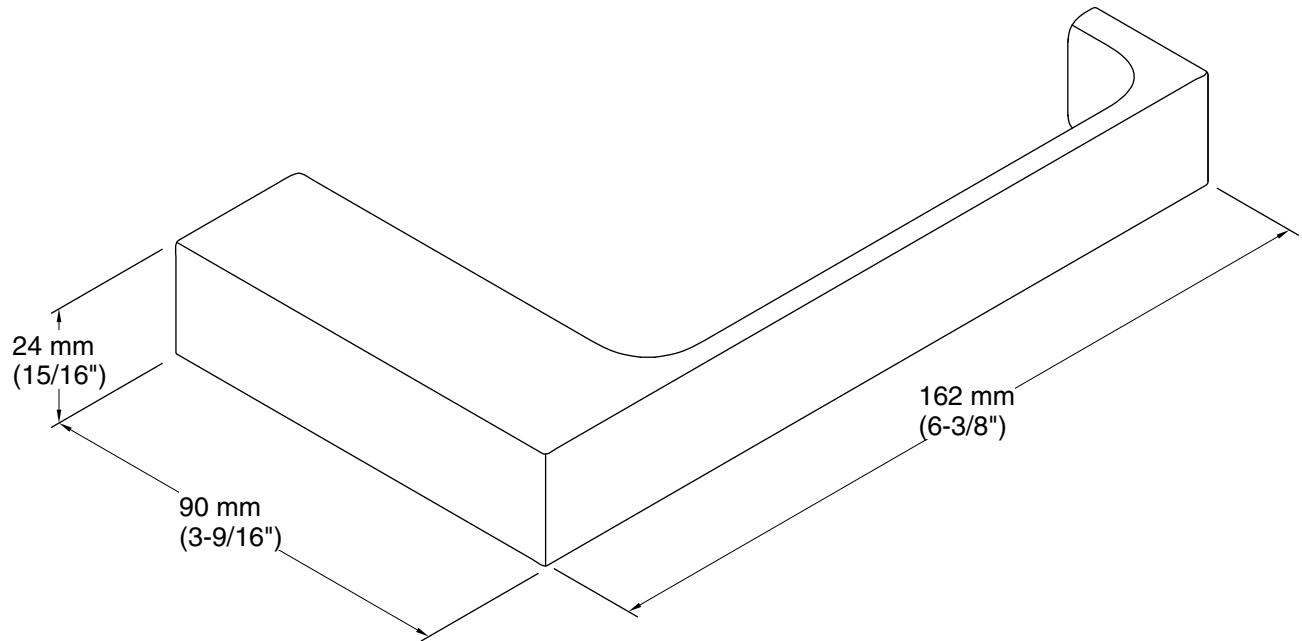

Technical Information

All product dimensions are nominal.

Material: Metal

Notes

Install this product according to the installation instructions.

CAUTION: Risk of personal injury. Do not install these products in any area where they are likely to be used inadvertently as a grab bar or support bar. These products are not designed or intended for use as a grab bar or support bar.