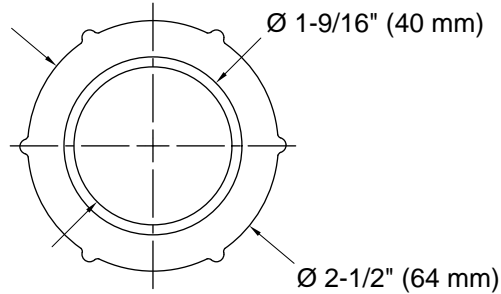

PureFlo™
ABS Adapter Kit
K-37388

Features

- Use to join together PVC and ABS fittings
- For plumbing applications
- Includes ABS and PVC fittings with O-ring seal

Codes/Standards

None Applicable

**KOHLER® One-Year Limited
Warranty**

See website for detailed warranty information.

Technical Information

All product dimensions are nominal.

Material: Plastic

Notes

Install this product according to the installation guide.

Pressurize drain, water, and vent (DWV) systems and water supply lines according to local codes.