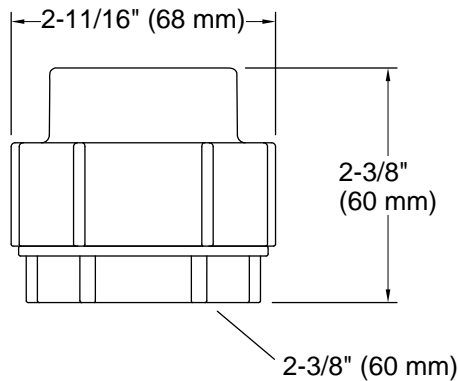

PureFlo™
ABS Adapter Kit
K-37388

Features

- Use to join together PVC and ABS fittings
- For plumbing applications
- Includes ABS and PVC fittings with O-ring seal

Codes/Standards

None Applicable

**KOHLER® One-Year Limited
Warranty**

See website for detailed warranty information.

Technical Information

All product dimensions are nominal.

Material: Plastic

Notes

Install this product according to the installation guide.

Pressurize drain, water, and vent (DWV) systems and water supply lines according to local codes.