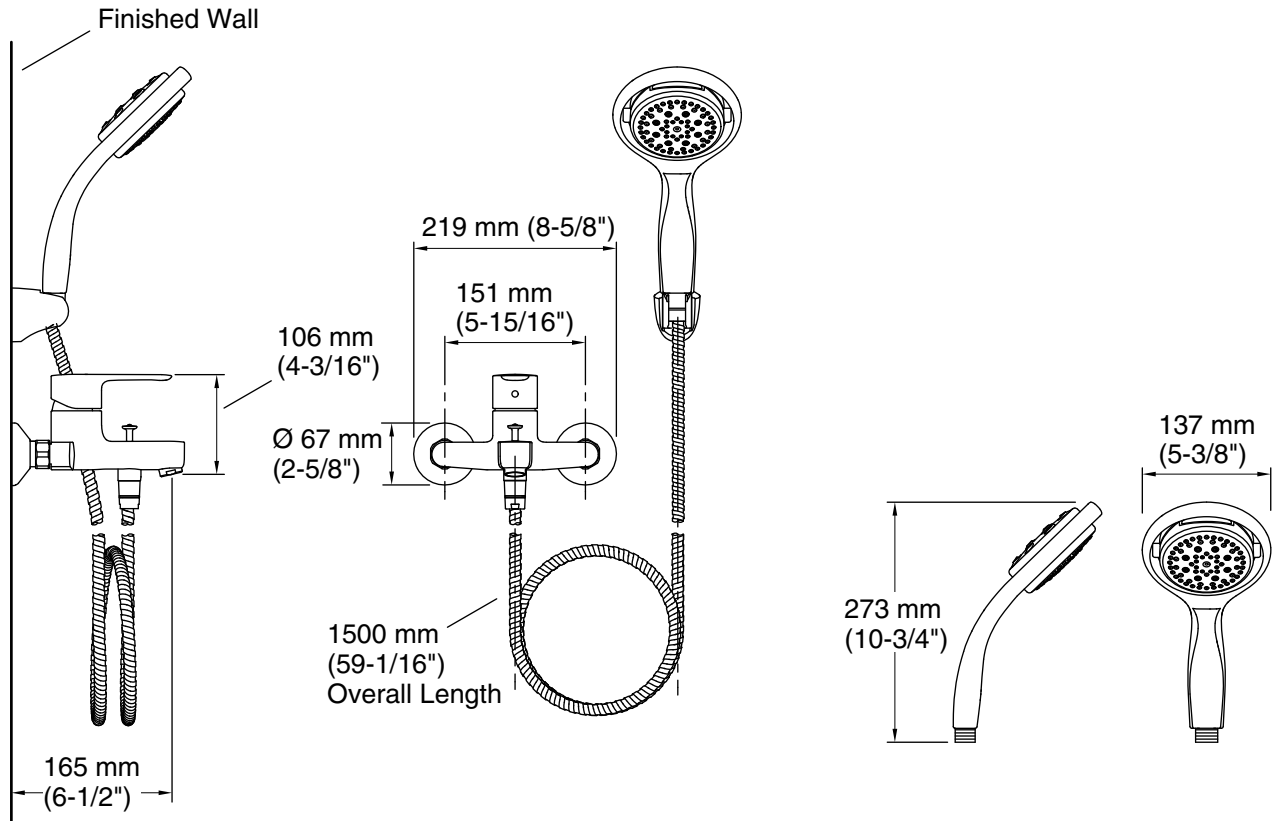

Features

- KOHLER ceramic disc valves exceed industry longevity standards for a lifetime of durable performance
- Adjustable inlet fittings with 15 mm tolerance
- Spout reach 165 mm
- Includes handshower
- Includes hose
- Includes wall bracket

Technical Information

All product dimensions are nominal.

Faucet:

Flow rate: 5 gal/min (18.9 l/min)

Pressure: 45 psi (3.1 bar)

Handshower:

Rated maximum flow: 2.37 gal/min (9 l/min)

Notes