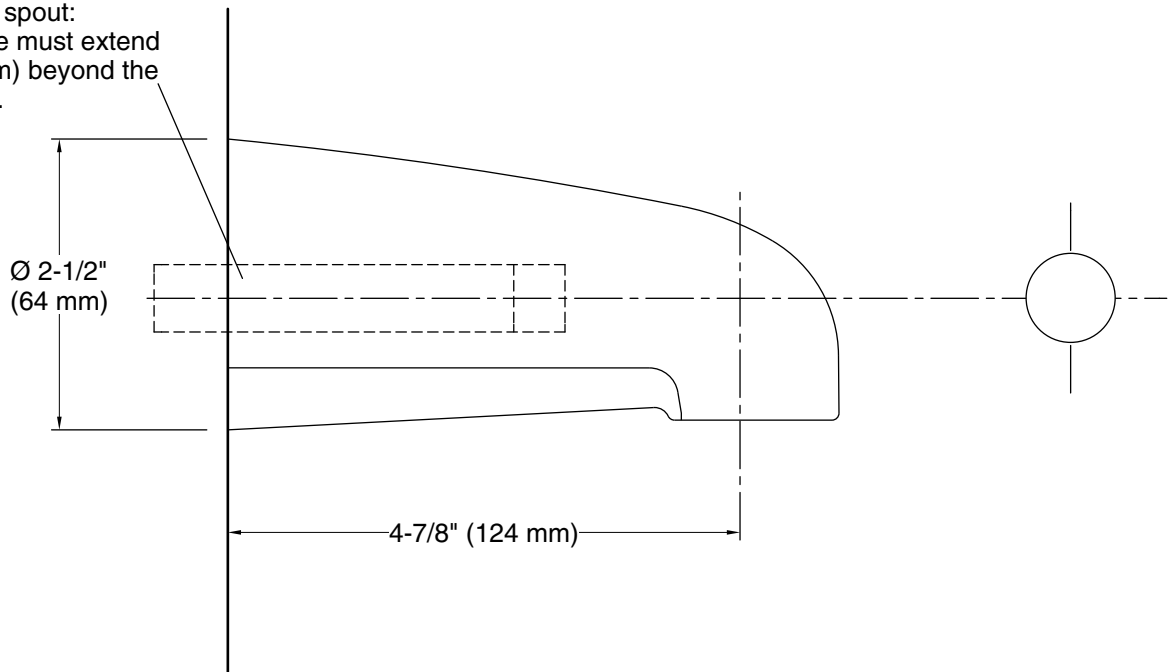

For threaded spout:
1/2" NPT pipe must extend
3-5/8" (92 mm) beyond the
finished wall.

Technical Information

All product dimensions are nominal.

Drain included: No

Spout:

Spout reach: 4-7/8" (124 mm)

Handshower:

Rated maximum flow: 0 gal/min (0 l/min)

Notes

Install this product according to the installation guide.