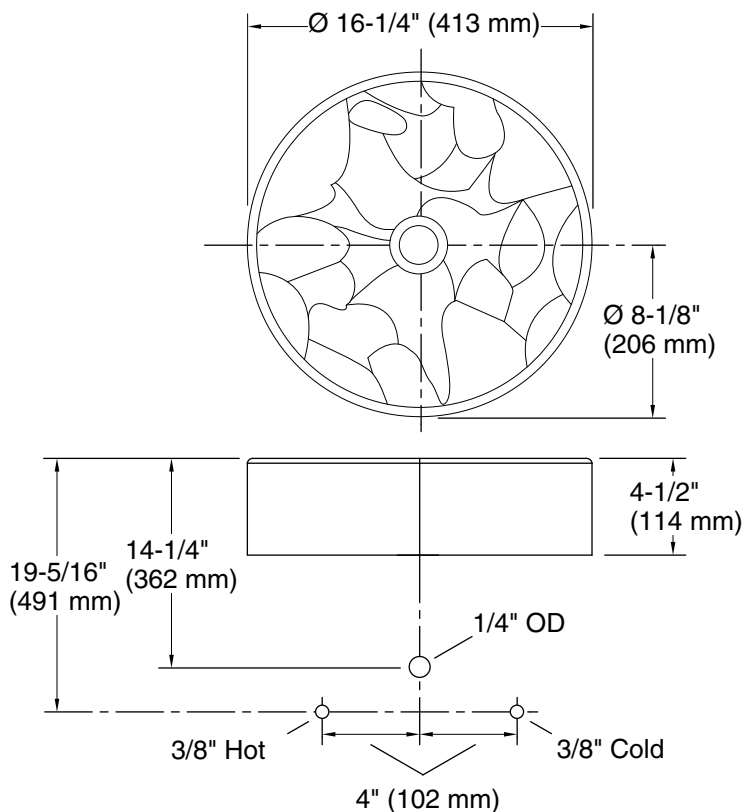

Recommended ADA Installation

Technical Information

All product dimensions are nominal.

Bowl area (Basin #1):	Length: $15\text{-}1/4"$ (387 mm) Width: $15\text{-}1/4"$ (387 mm) Bowl depth: $3\text{-}1/4"$ (83 mm) Water depth: $3\text{-}1/4"$ (83 mm)
With overflow:	No
Drain hole:	$1\text{-}3/4"$ (44 mm)
Template:	Above-counter, 1577779-7, required, included

Notes

Install this product according to the installation instructions.

NOTICE: Countertop manufacturer or cutter must use the cut-out template provided with the product, or a current one provided by Kohler Co. (call 1-800-4KOHLER). Kohler Co. is not responsible for cutout errors when the incorrect cut-out template is used.

ADA, OBC, CSA B651 compliant when installed to the specific requirements of these regulations.