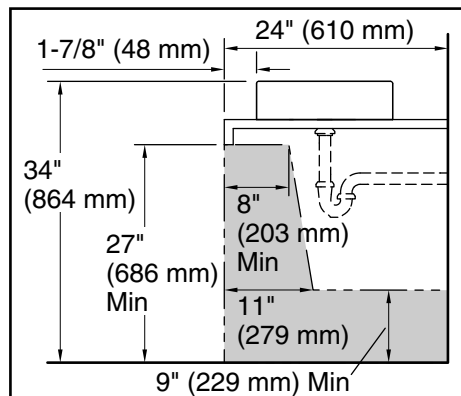

Recommended ADA Installation

Technical Information

All product dimensions are nominal.

Bowl area (Basin #1):	Length: $15\text{-}1/4"$ (387 mm) Width: $15\text{-}1/4"$ (387 mm) Bowl depth: $3\text{-}1/4"$ (83 mm) Water depth: $3\text{-}1/4"$ (83 mm)
With overflow:	No
Drain hole:	$1\text{-}3/4"$ (44 mm)
Template:	Above-counter, 1577779-7, required, included

Notes

Install this product according to the installation instructions.

NOTICE: Countertop manufacturer or cutter must use the cut-out template provided with the product, or a current one provided by Kohler Co. (call 1-800-4KOHLER). Kohler Co. is not responsible for cutout errors when the incorrect cut-out template is used.

ADA, OBC, CSA B651 compliant when installed to the specific requirements of these regulations.