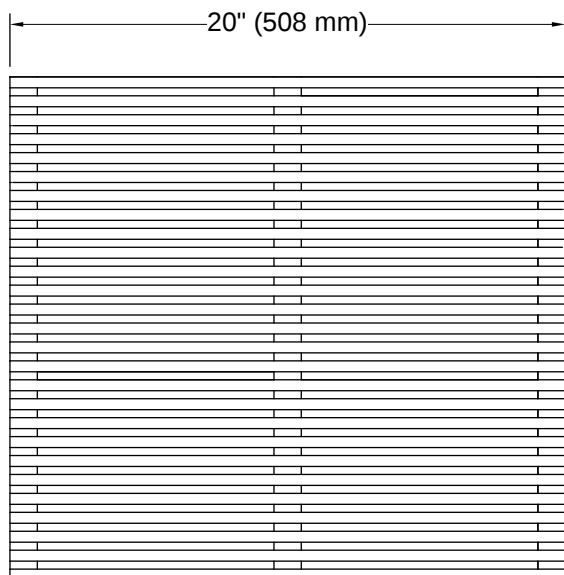

Installation Notes

Install this product according to the installation instructions.