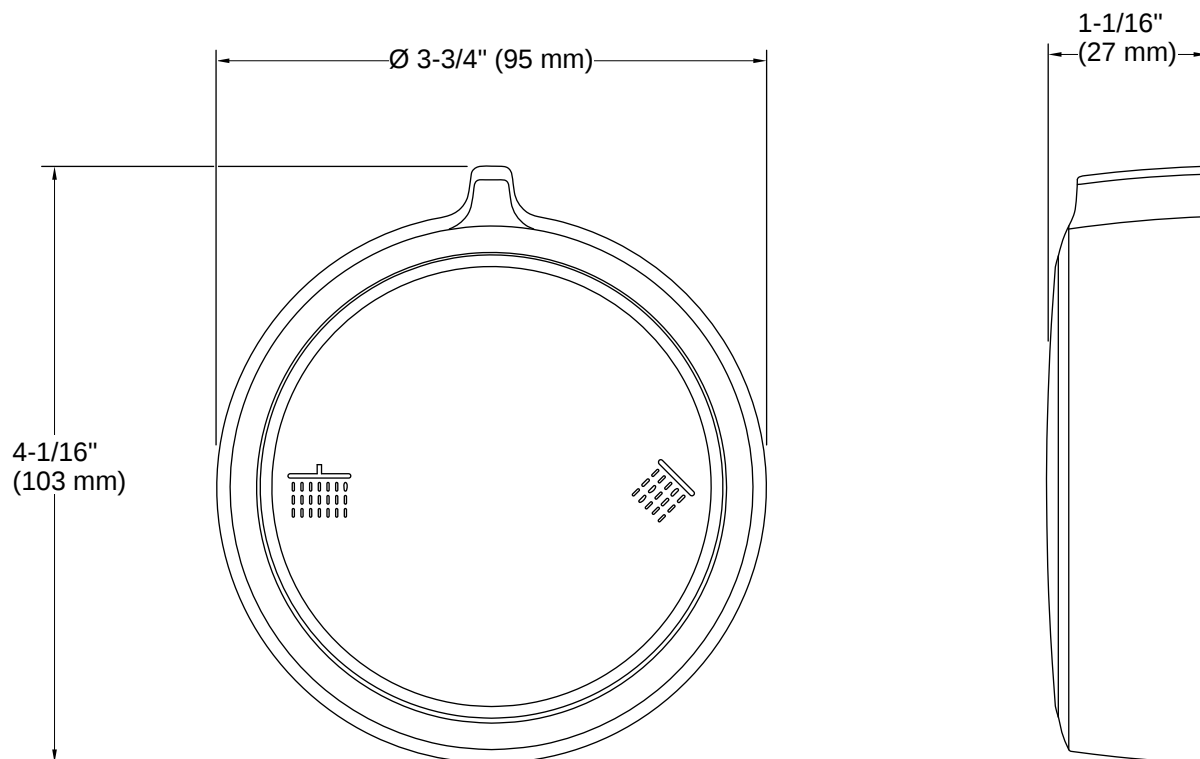

Installation

- Wall-mount
- Suitable for bath/shower applications
- After digital control is connected to valve and power source, follow on-screen prompts for easy setup; no Internet needed

Installation Notes

Install this product according to the installation instructions.

ADA compliant when installed to the specific requirements of these regulations.