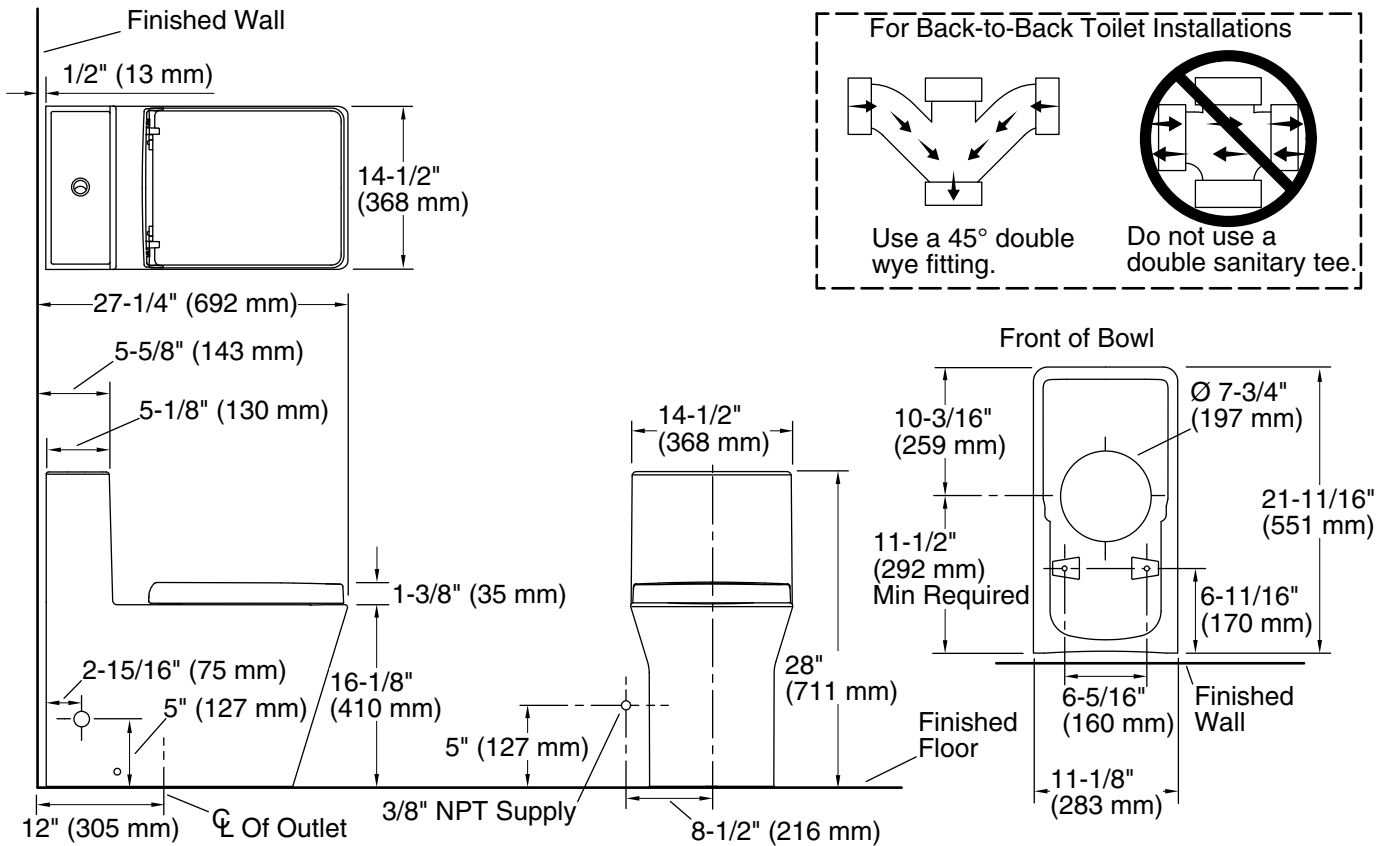

KOHLER®

Rêve®
One-piece compact elongated toilet with skirted
trapway, dual-flush
K-3797

Features

- One-piece toilets integrate the tank and bowl into a seamless, easy-to-clean design
- Compact elongated bowl offers added comfort while occupying the same space as a round-front bowl
- Comfort Height® feature offers chair-height seating that makes sitting down and standing up easier for most adults
- Dual flush offers a choice of 0.8 or 1.6 gpf (3.0 or 6.0 lpf)
- 2-1/8" (54 mm) glazed trapway
- Skirted trapway simplifies cleaning
- Quiet-Close™ elongated lid and seat prevents slamming
- Coordinates with other products in the Rêve collection
- Eligible for consumer rebates in some municipalities

Installation

- Standard 12" (305 mm) rough-in
- Supply line sold separately

Recommended Products/Accessories

1023457 Wax Ring/Hardware Kit
1265114 Connector Hose
K-23726 Drain treatment

Codes/Standards

ASME A112.19.2/CSA B45.1
ASME A112.19.14
DOE - Energy Policy Act 1992
EPA WaterSense®
IAPMO Certification

For the most current Specification Sheet, go to www.kohler.com USA or www.kohler.ca Canada

8-3-2024 20:49 - US/CA

THE BOLD LOOK
OF **KOHLER®**

Technical Information

All product dimensions are nominal.

Toilet type:	Floor-mount
Waste Outlet:	Floor
Bowl shape:	Elongated
Flush type:	Class Five
Trap passageway:	2-1/8" (54 mm)
Water surface size:	4-1/8" x 5-1/2" (105 mm x 140 mm)
Rim to water surface:	9-3/4" (248 mm)
Rough-in:	12" (305 mm)
Seat-mounting holes:	7-7/8" (200 mm)

Notes

Install this product according to the installation instructions.

For back-to-back toilet installations: Use only a 45° double wye fitting.