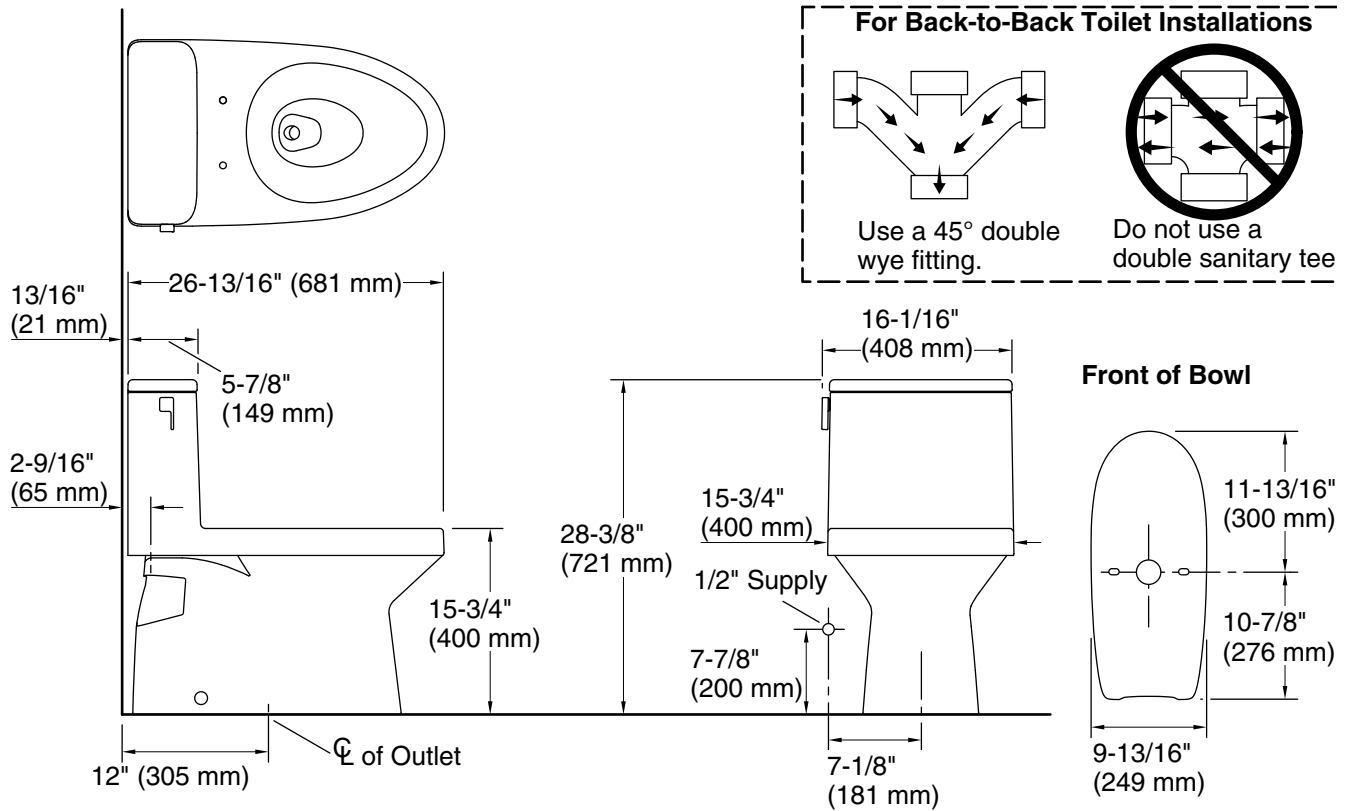

Features

- One-piece toilets integrate the tank and bowl into a seamless, easy-to-clean design
- Compact elongated bowl offers added comfort while requiring less space
- Rim-to-floor height: 15-3/4" (400 mm)
- Dual-flush offers a choice of 0.8 or 1.28 gpf (3.0 or 4.5 lpf)
- Left-hand Polished Chrome trip lever
- 1-15/16" (49 mm) fully glazed trapway
- Fully skirted trapway simplifies cleaning
- Class Five™ canister optimizes the flow out of the tank, harnessing gravity and the natural powerful reducing cascade of water to increase the power and effectiveness of the flush

Installation

- Standard 12" (305 mm) rough-in
- Seat and supply line sold separately

Codes/Standards

None Applicable

See website for detailed warranty information.

Technical Information

All product dimensions are nominal.

Toilet type:	Floor-mount
Waste Outlet:	Floor
Flush type:	Class Five
Trap passageway:	1-15/16" (49 mm)
Rim to water surface:	6-5/16" (160 mm)
Rough-in:	12" (305 mm)

Notes

Install this product according to the installation instructions.